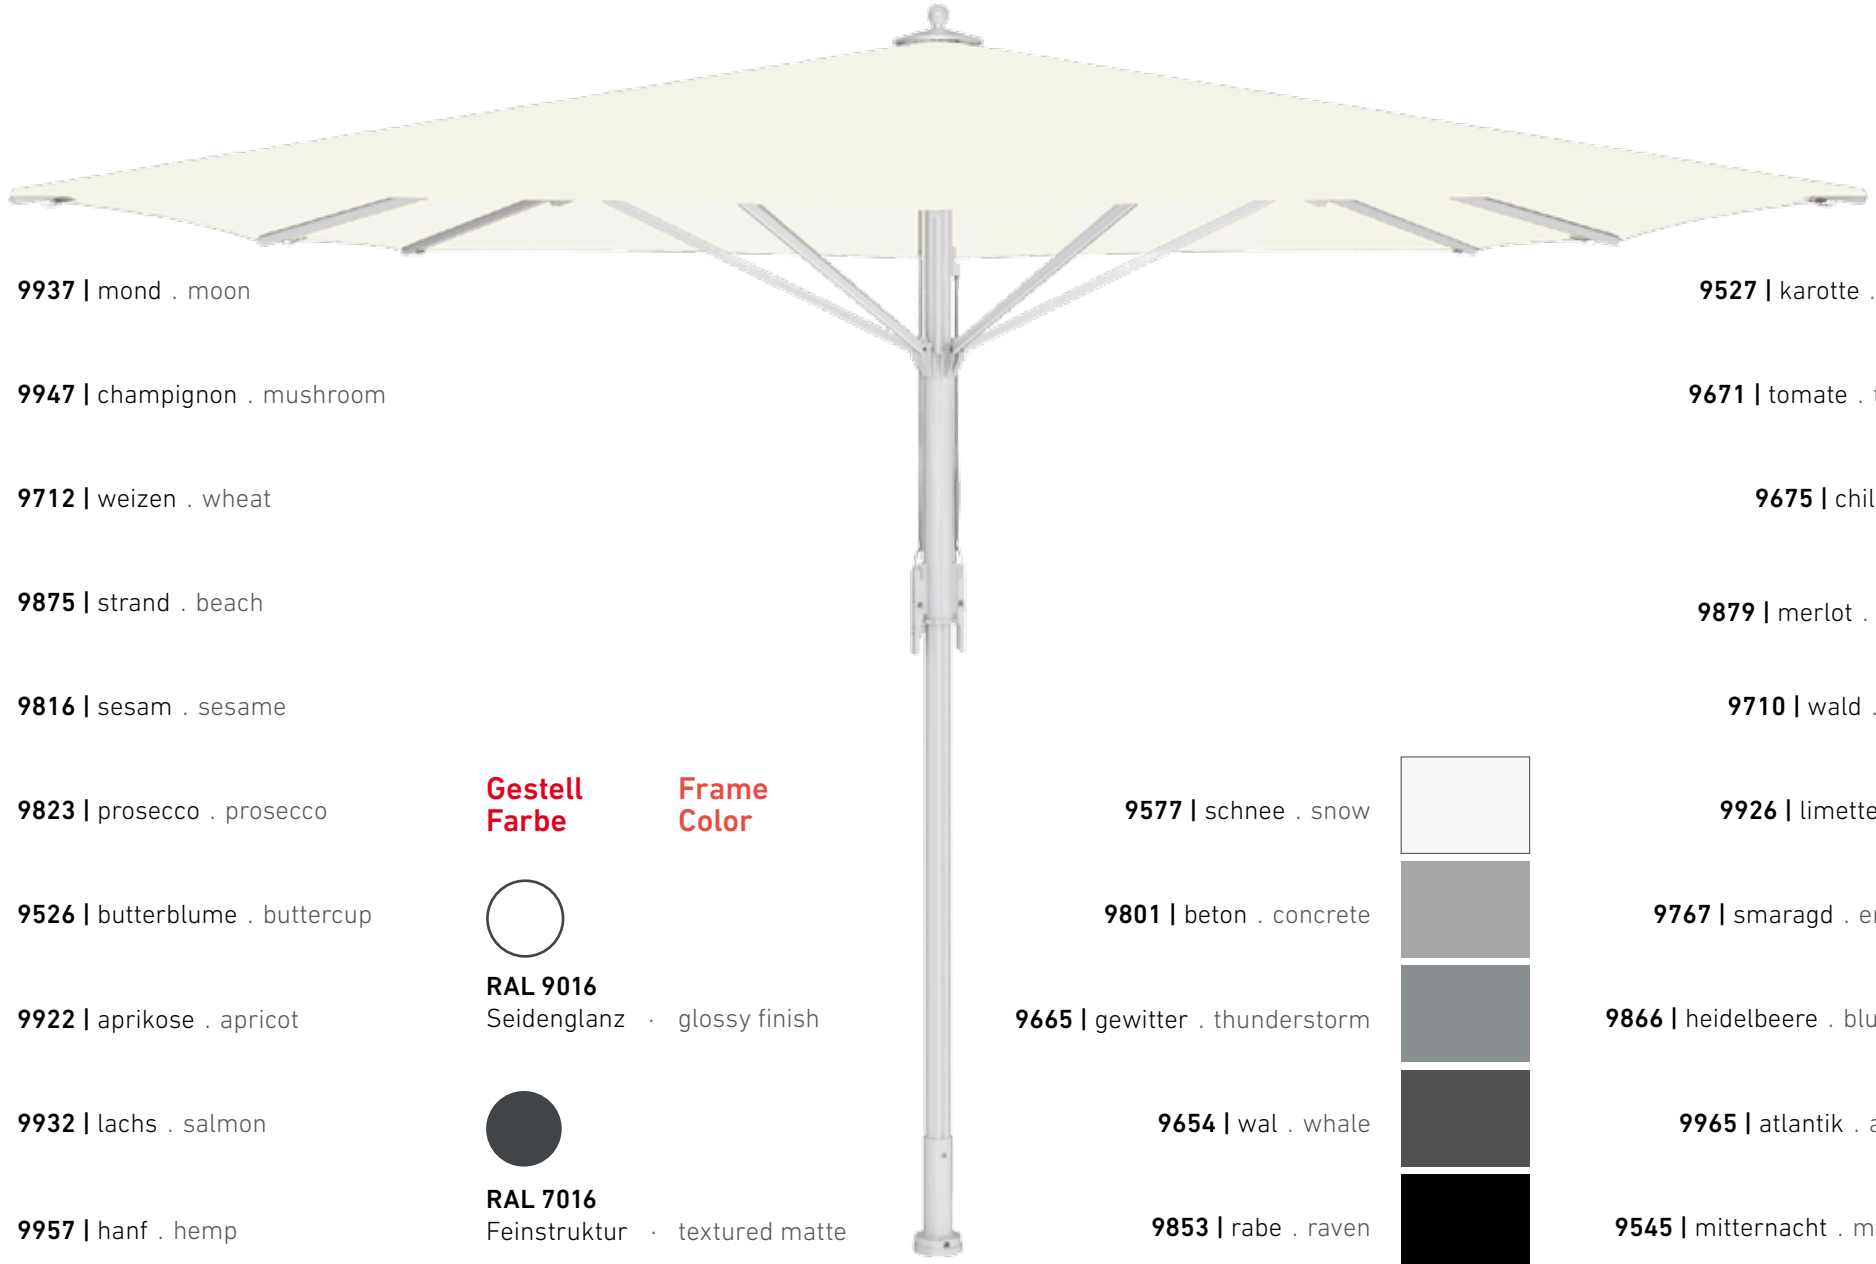

### Colorfulness meets technology

Nature has the most diverse and harmonious color range. Bahama combines a contemporary selection of these colors with a clear definition for example 9675 - hot chili, 9926 - bright lime. What color creates a certain atmosphere for you?

reddot award 2018  
winner

Jumbrella 4x4

technical information

start

9937 | mond . moon

9947 | champignon . mushroom

9712 | weizen . wheat

9875 | strand . beach