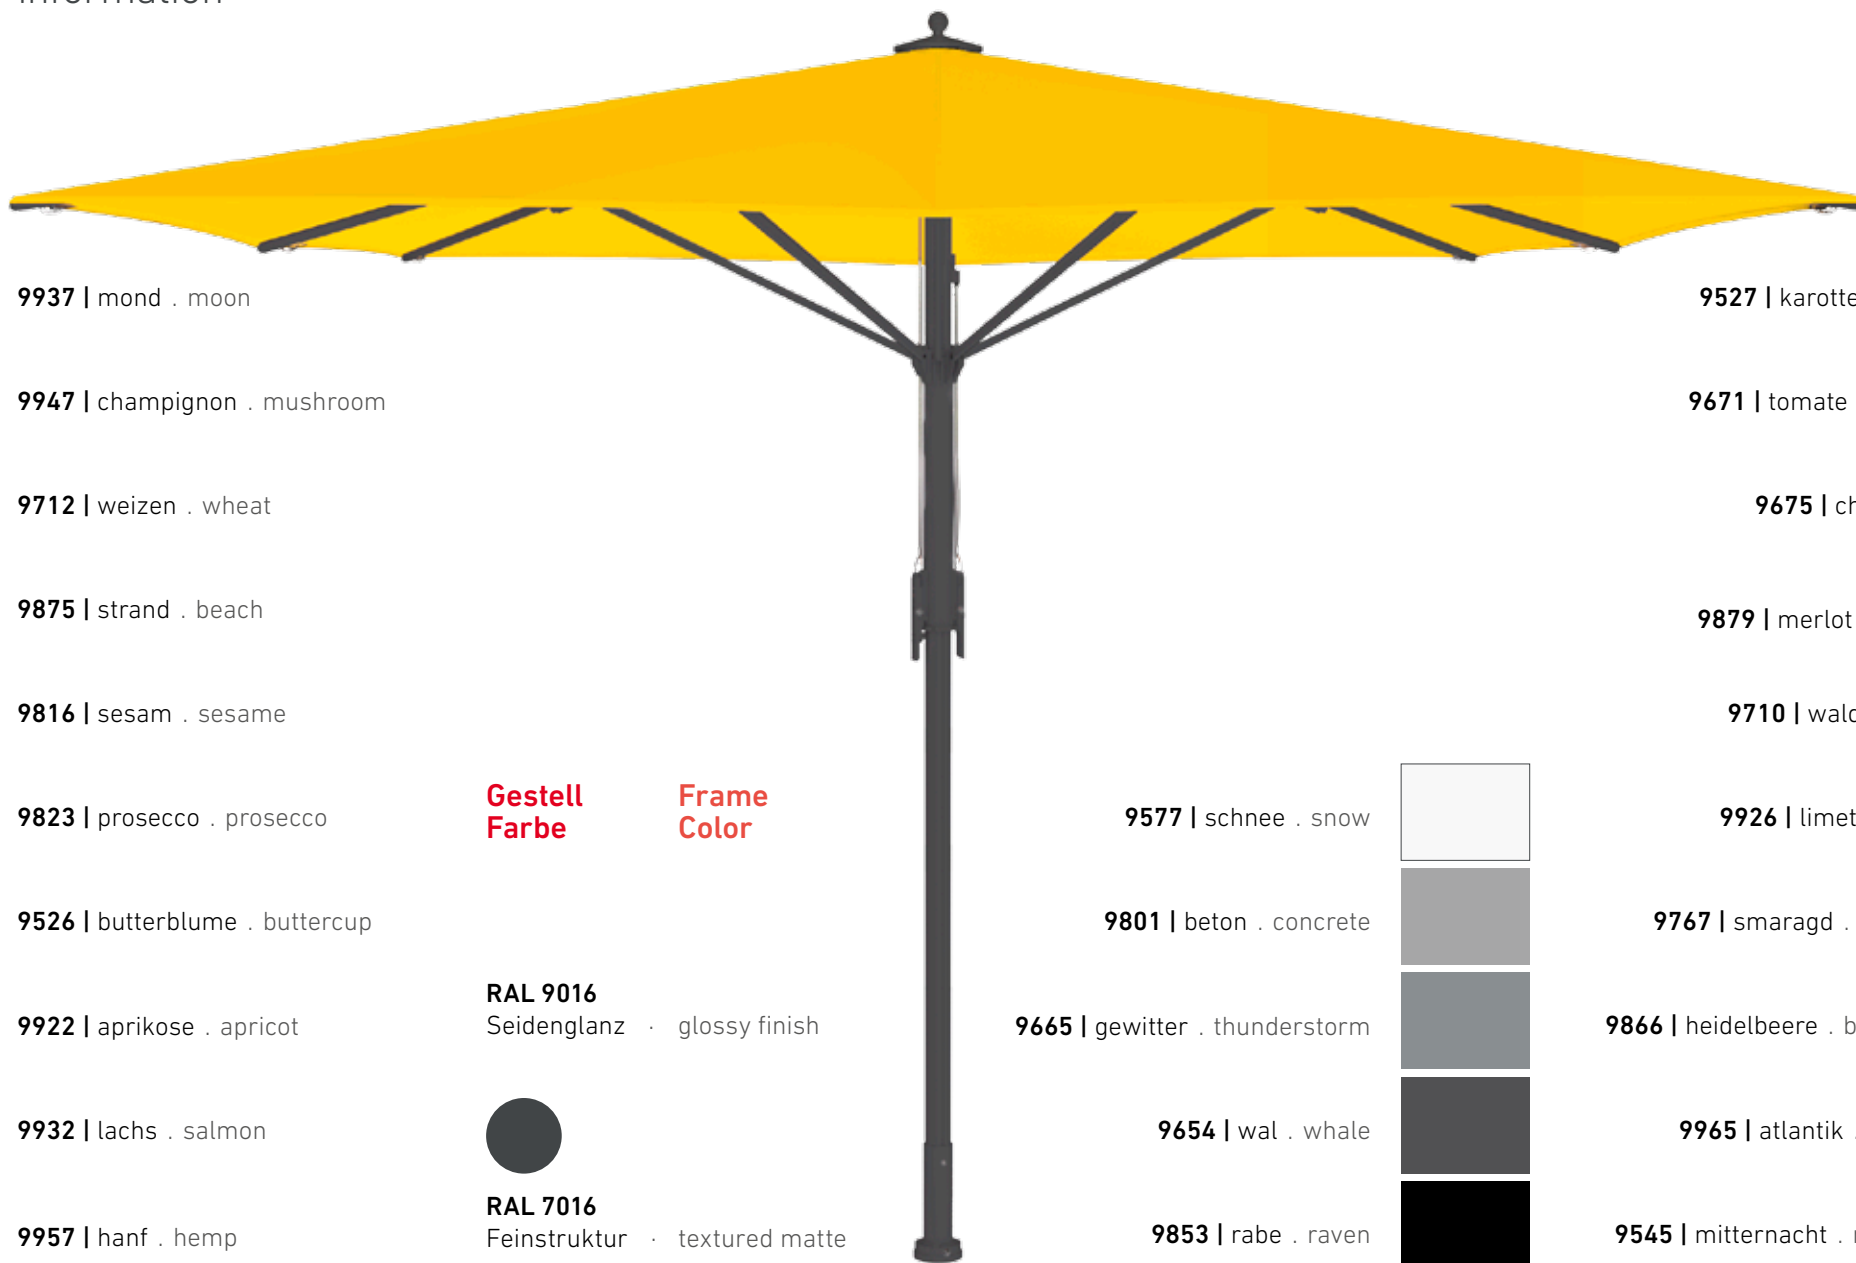

9577 | schnee . snow

9801 | beton . concrete

9665 | gewitter . thunderstorm

9654 | wal . whale

9853 | rabe . raven

technical  
information

start

9937 | mond . moon