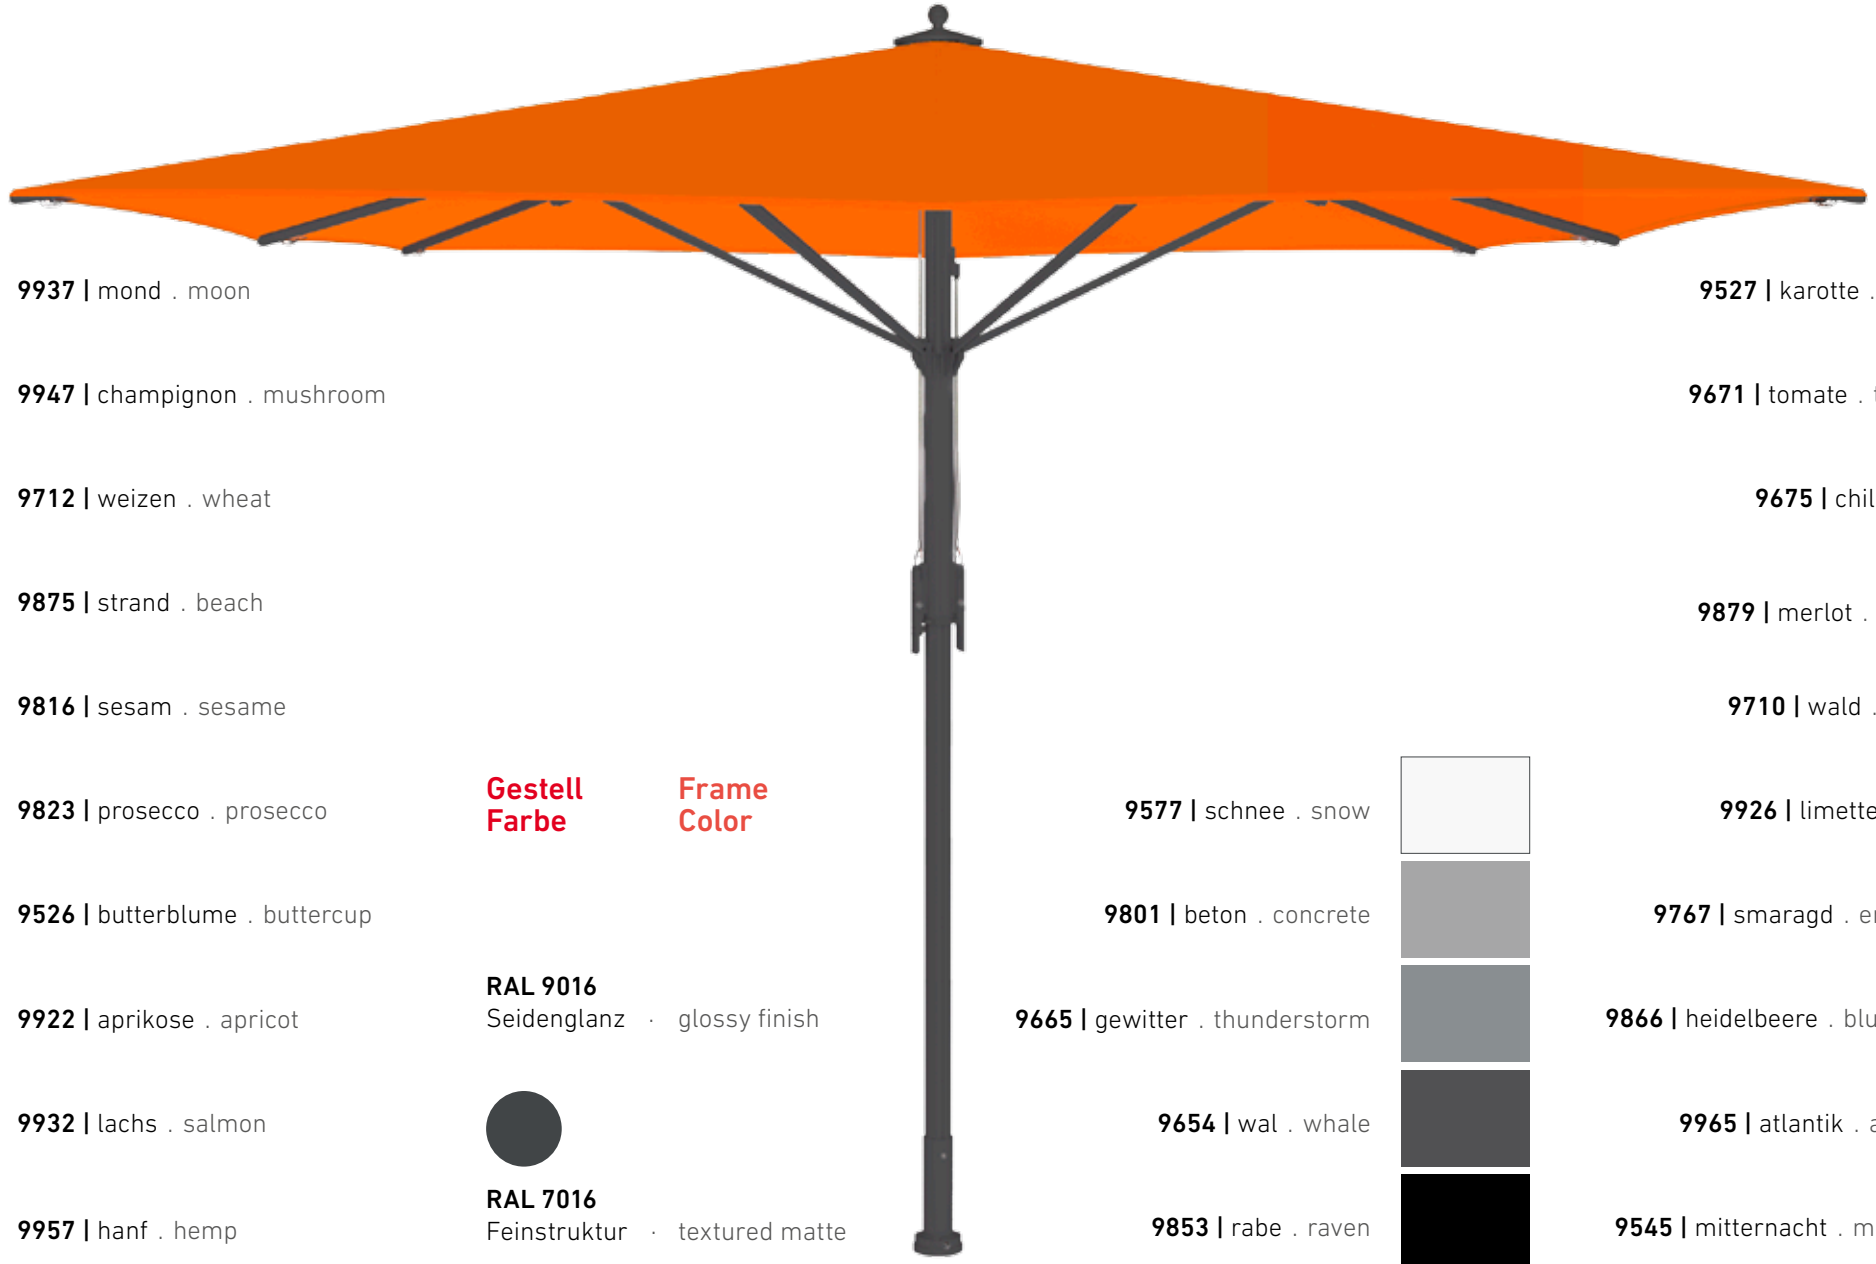

9577 | schnee . snow

9801 | beton . concrete

9665 | gewitter . thunderstorm

9654 | wal . whale

9853 | rabe . raven

technical information

start

9937 | mond . moon