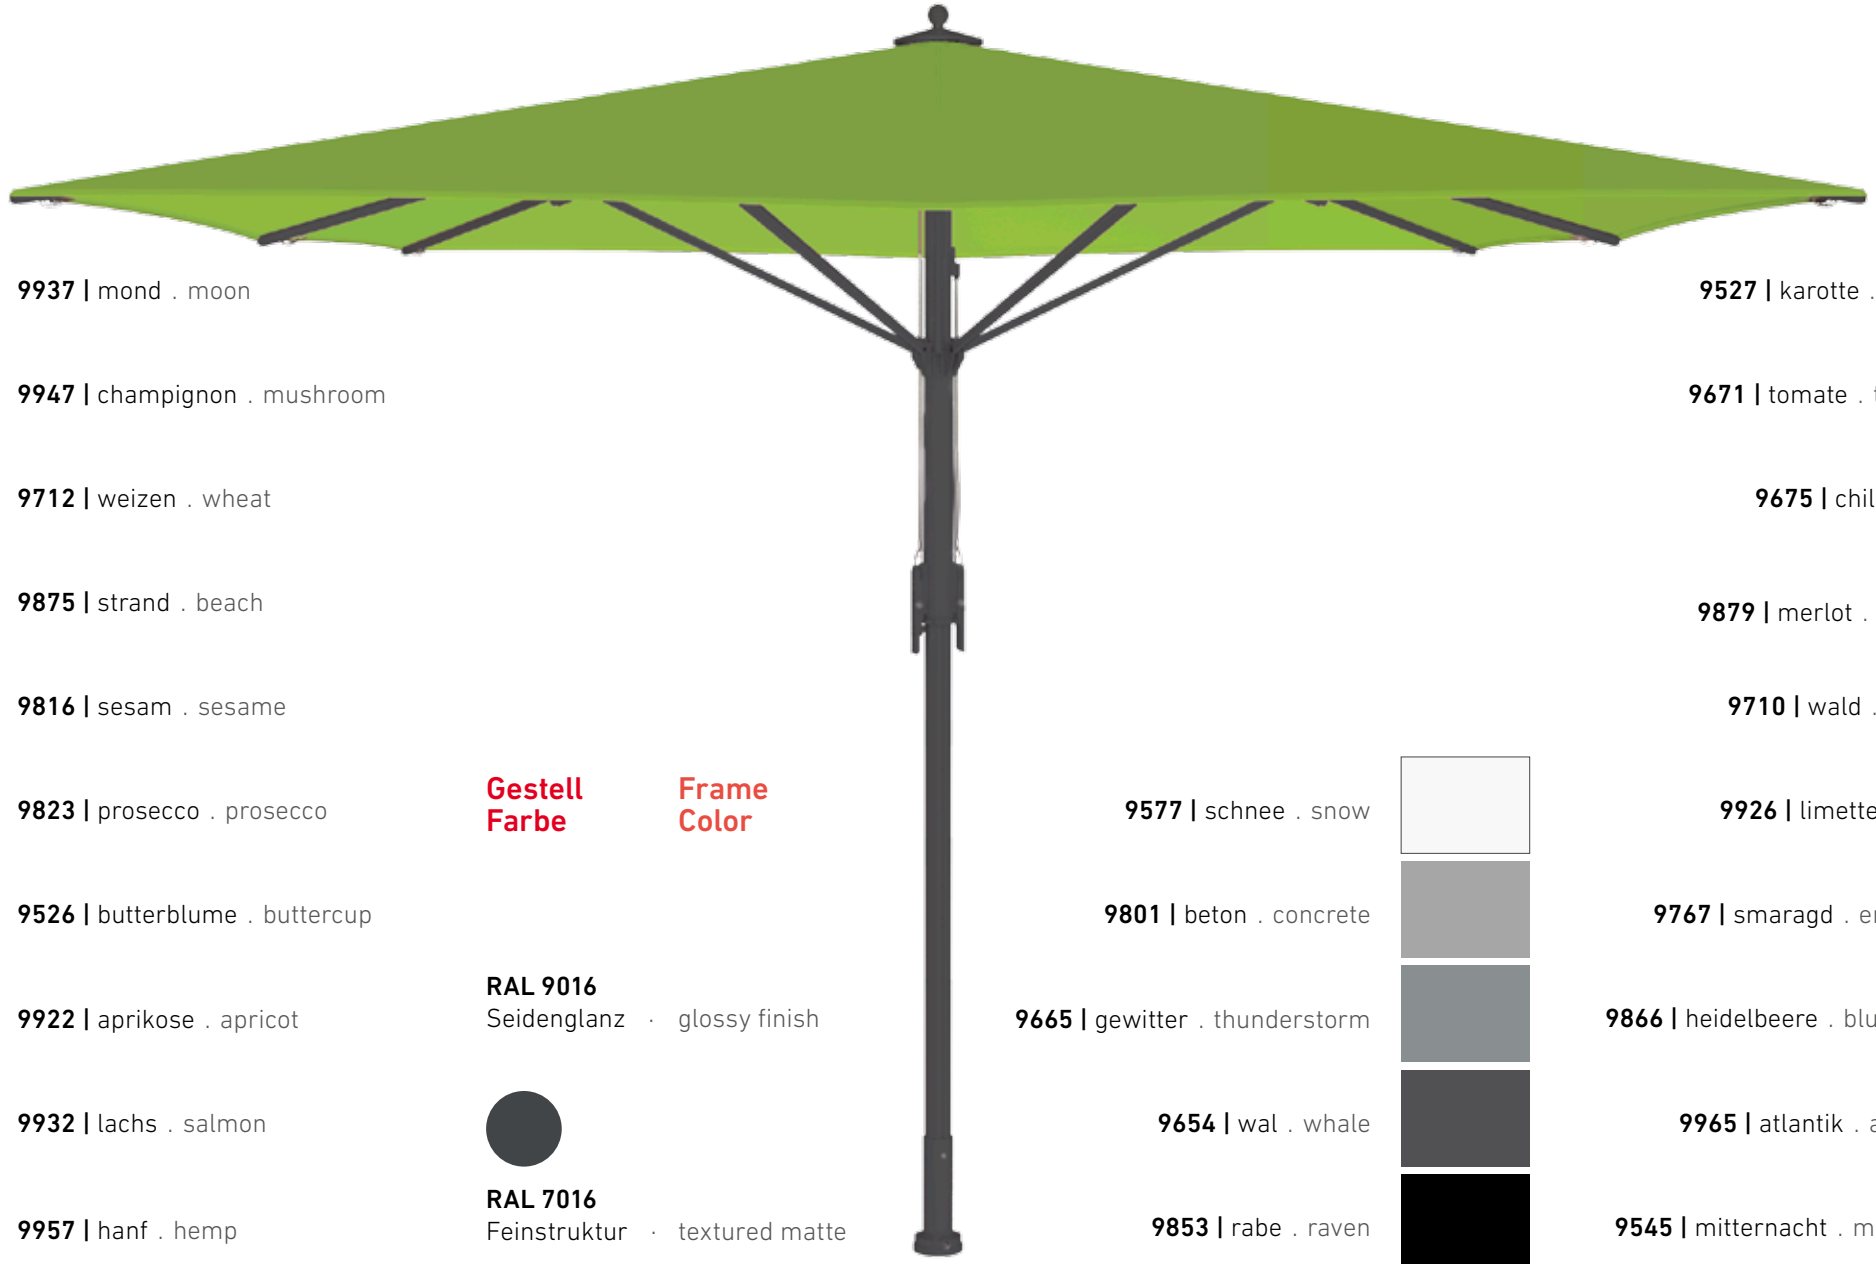

9577 | schnee . snow

9801 | beton . concrete

9665 | gewitter . thunderstorm

9654 | wal . whale

9853 | rabe . raven

technical information

start

9937 | mond . moon