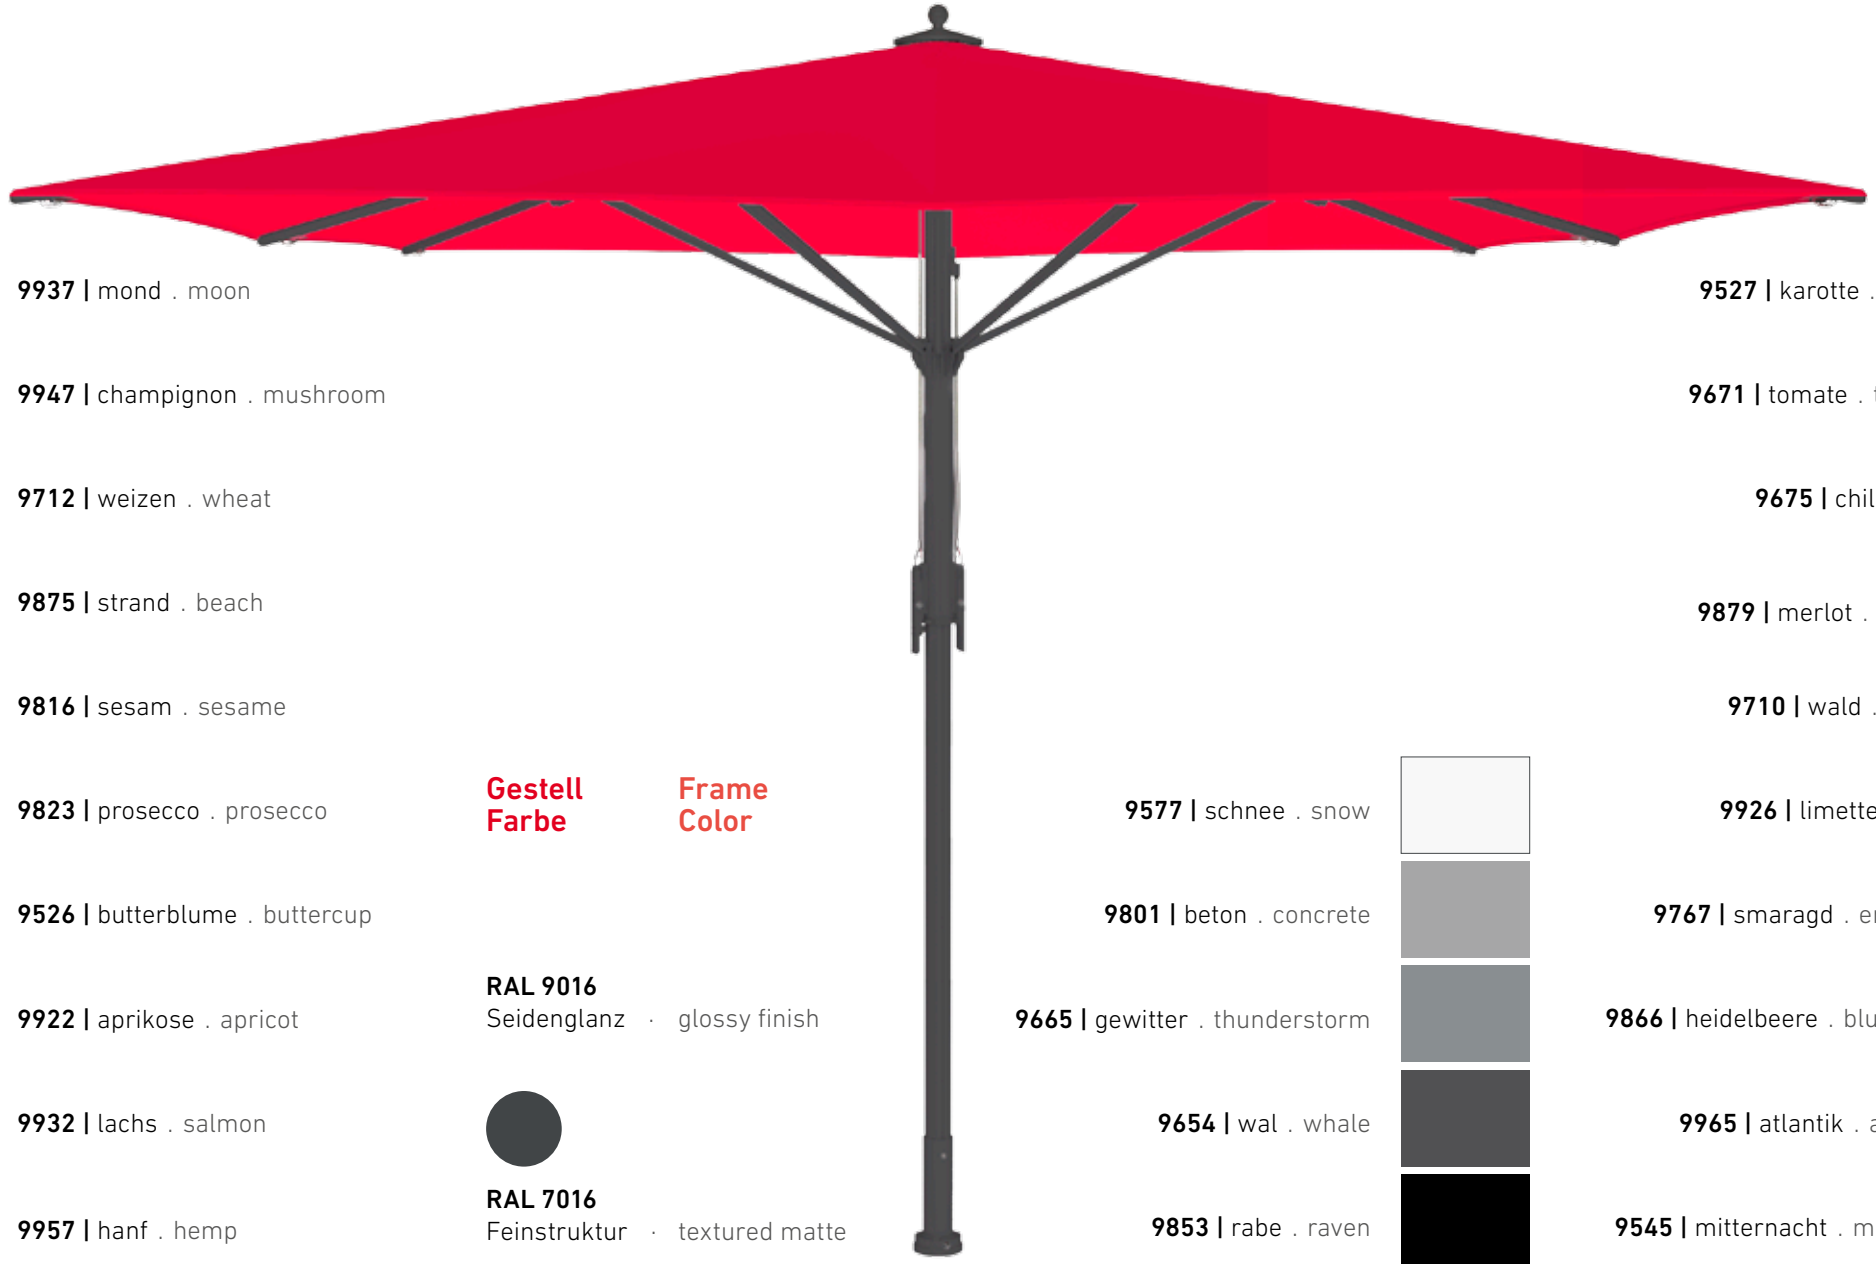

9801 | beton . concrete

9665 | gewitter . thunderstorm

9654 | wal . whale

9853 | rabe . raven

technical information

start

9937 | mond . moon

9947 | champignon . mushroom