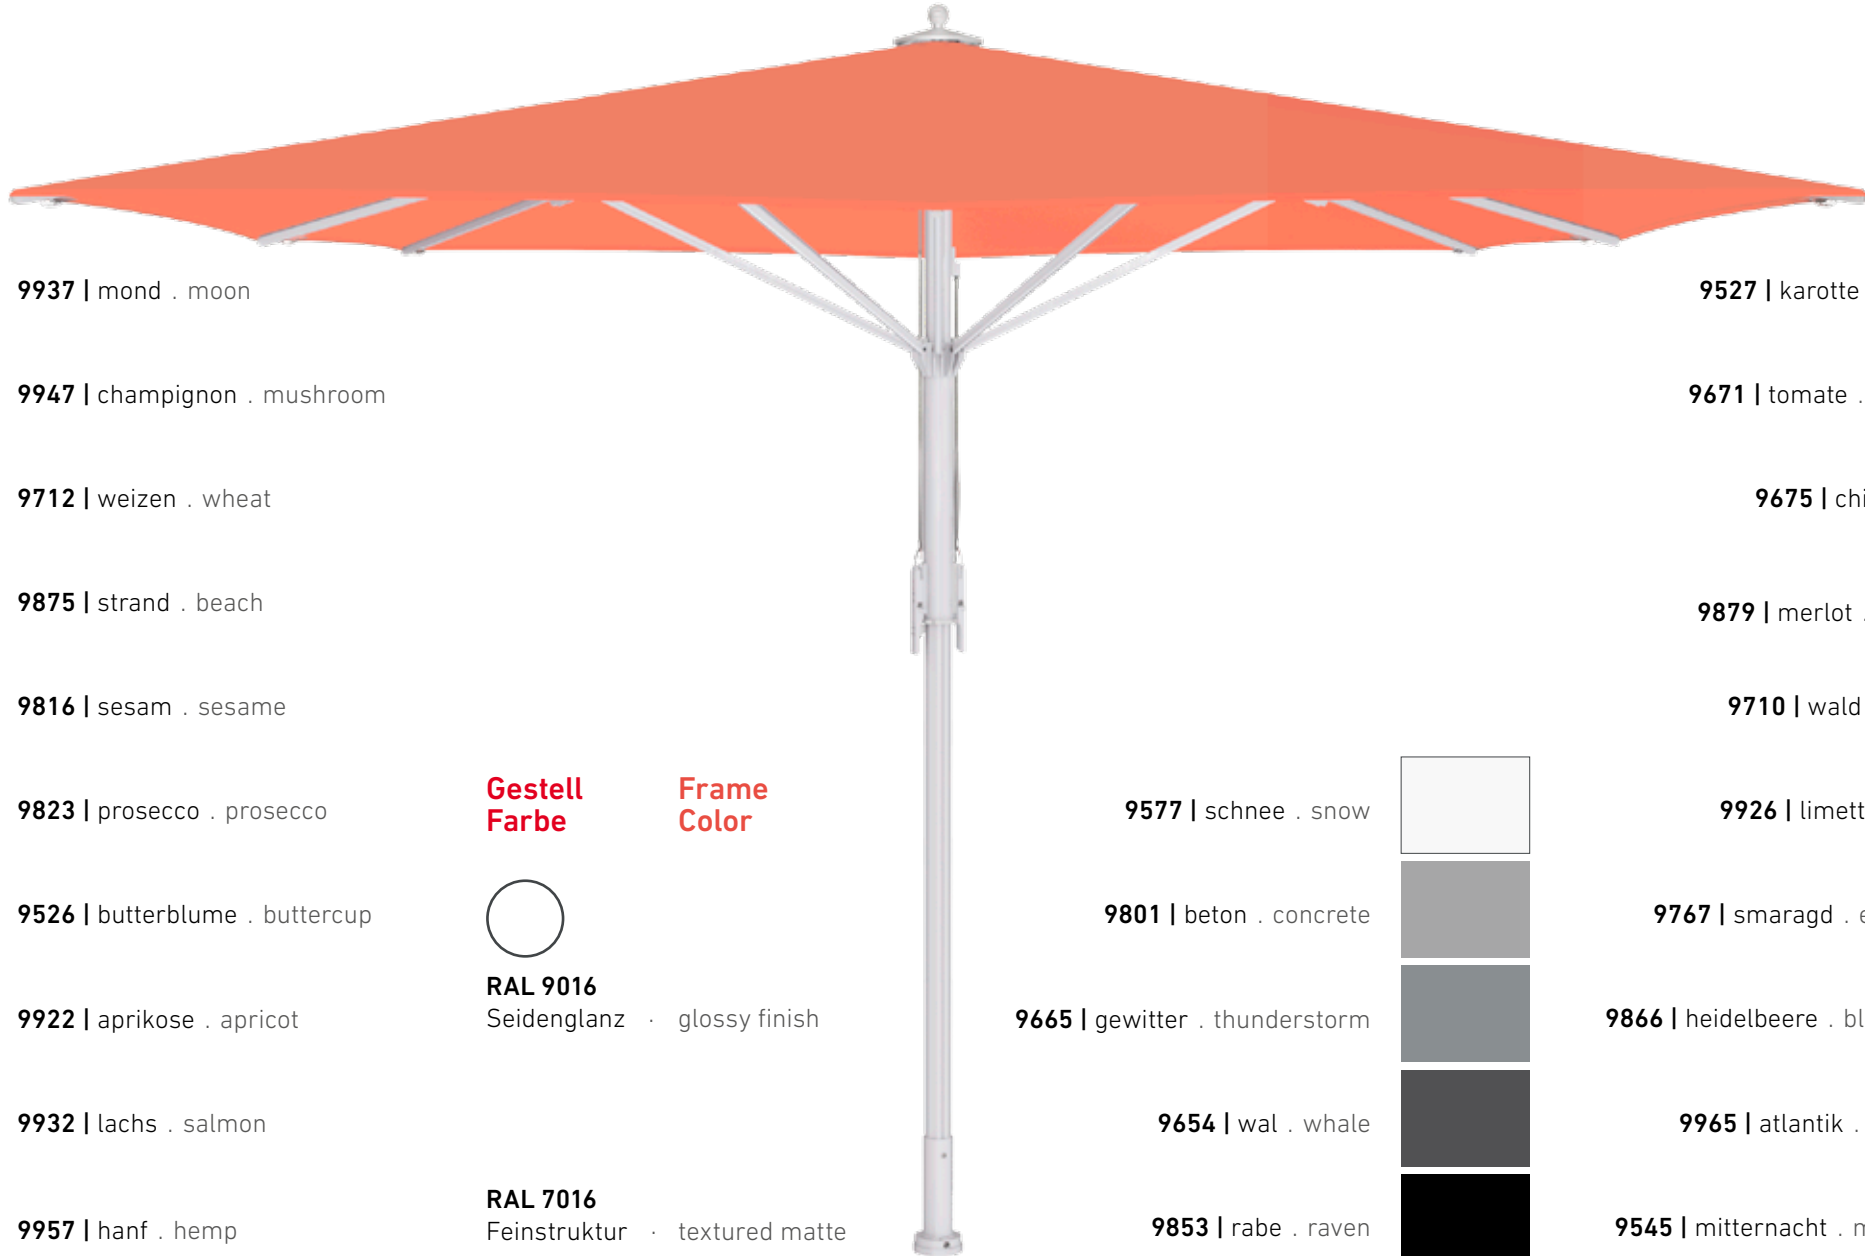

9577 | schnee . snow

9801 | beton . concrete

9665 | gewitter . thunderstorm

9654 | wal . whale

9853 | rabe . raven

9932 | lachs . salmon

technical information

start