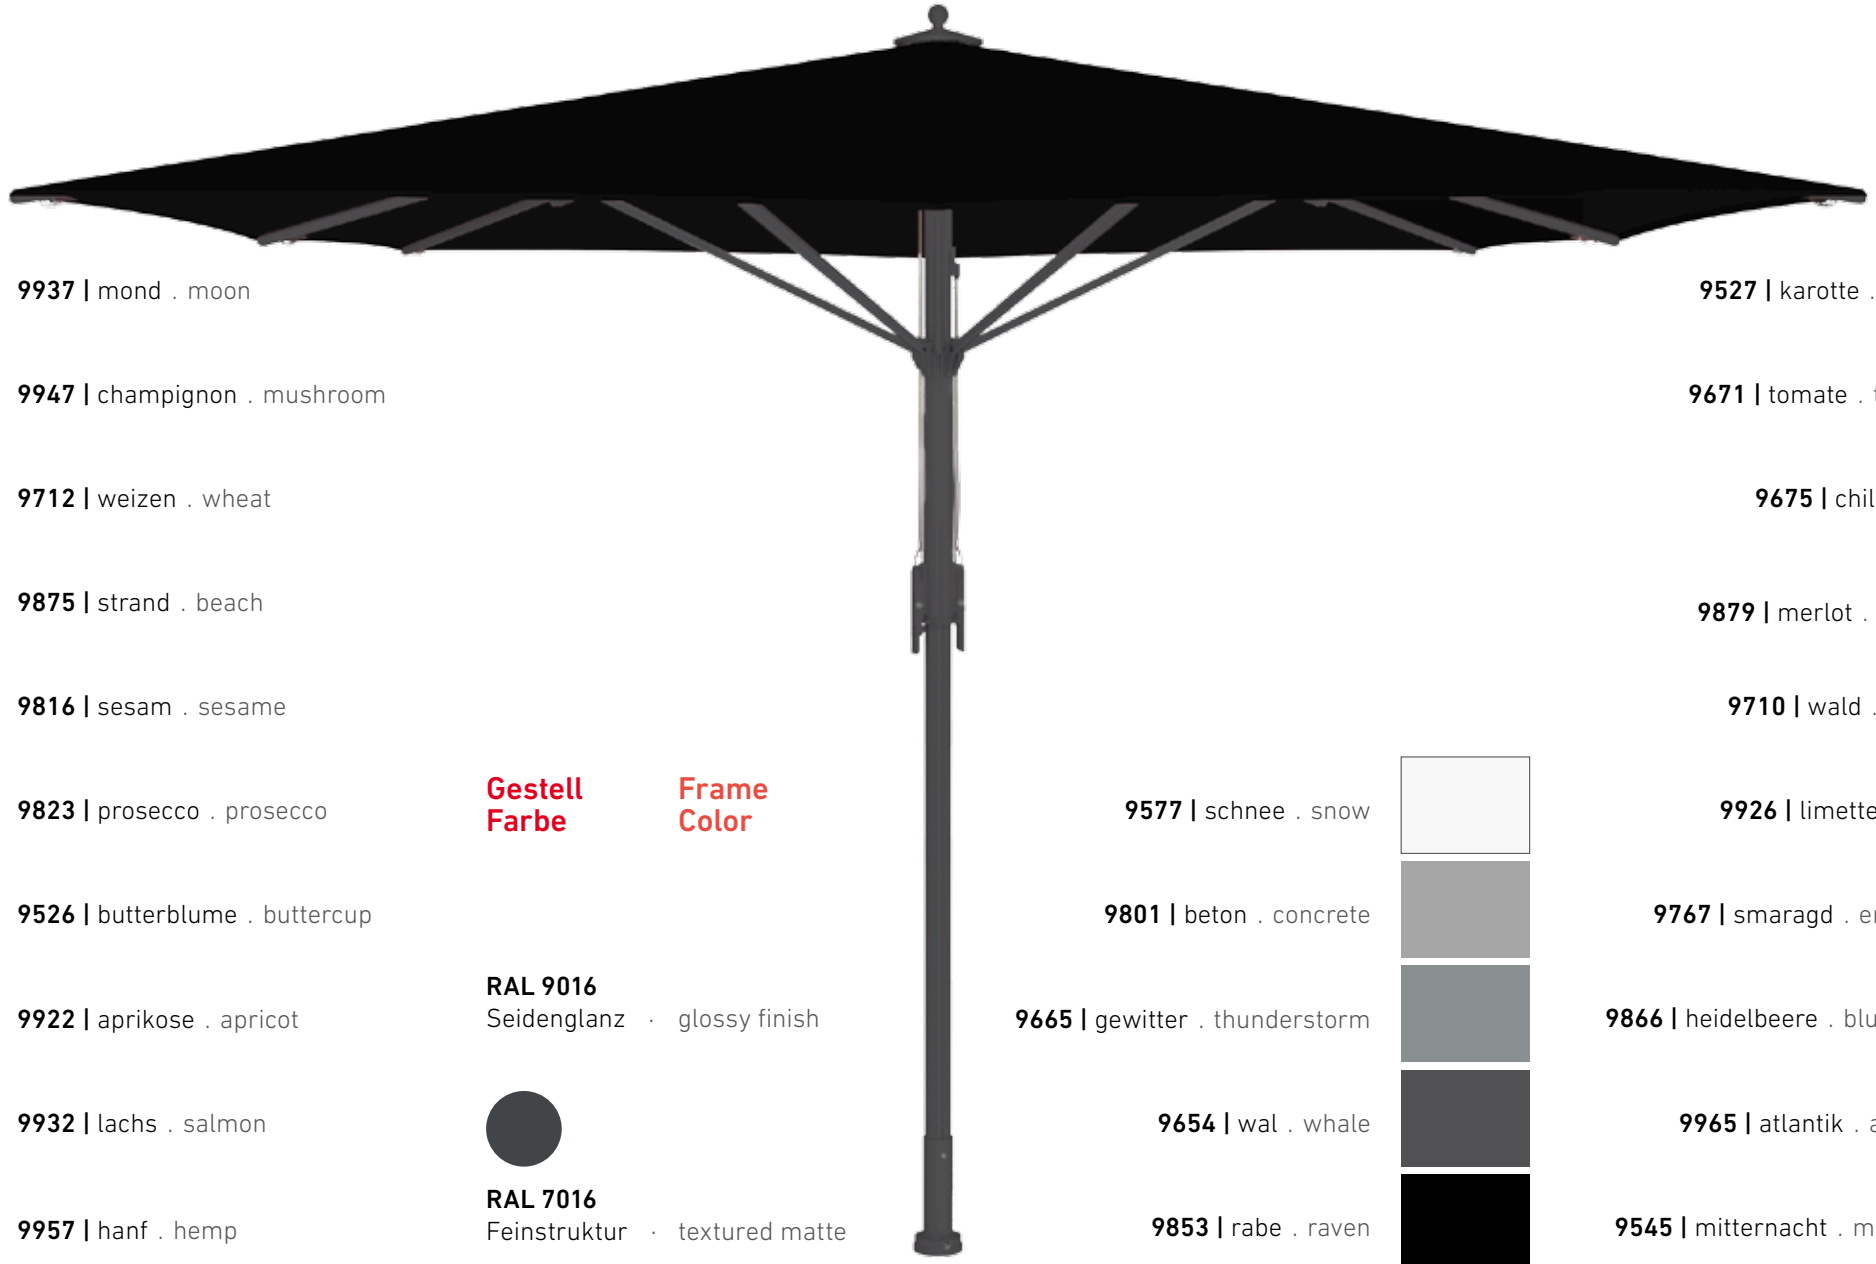

9577 | schnee . snow

9801 | beton . concrete

9665 | gewitter . thunderstorm

9654 | wal . whale

9853 | rabe . raven

technical information

start

9937 | mond . moon