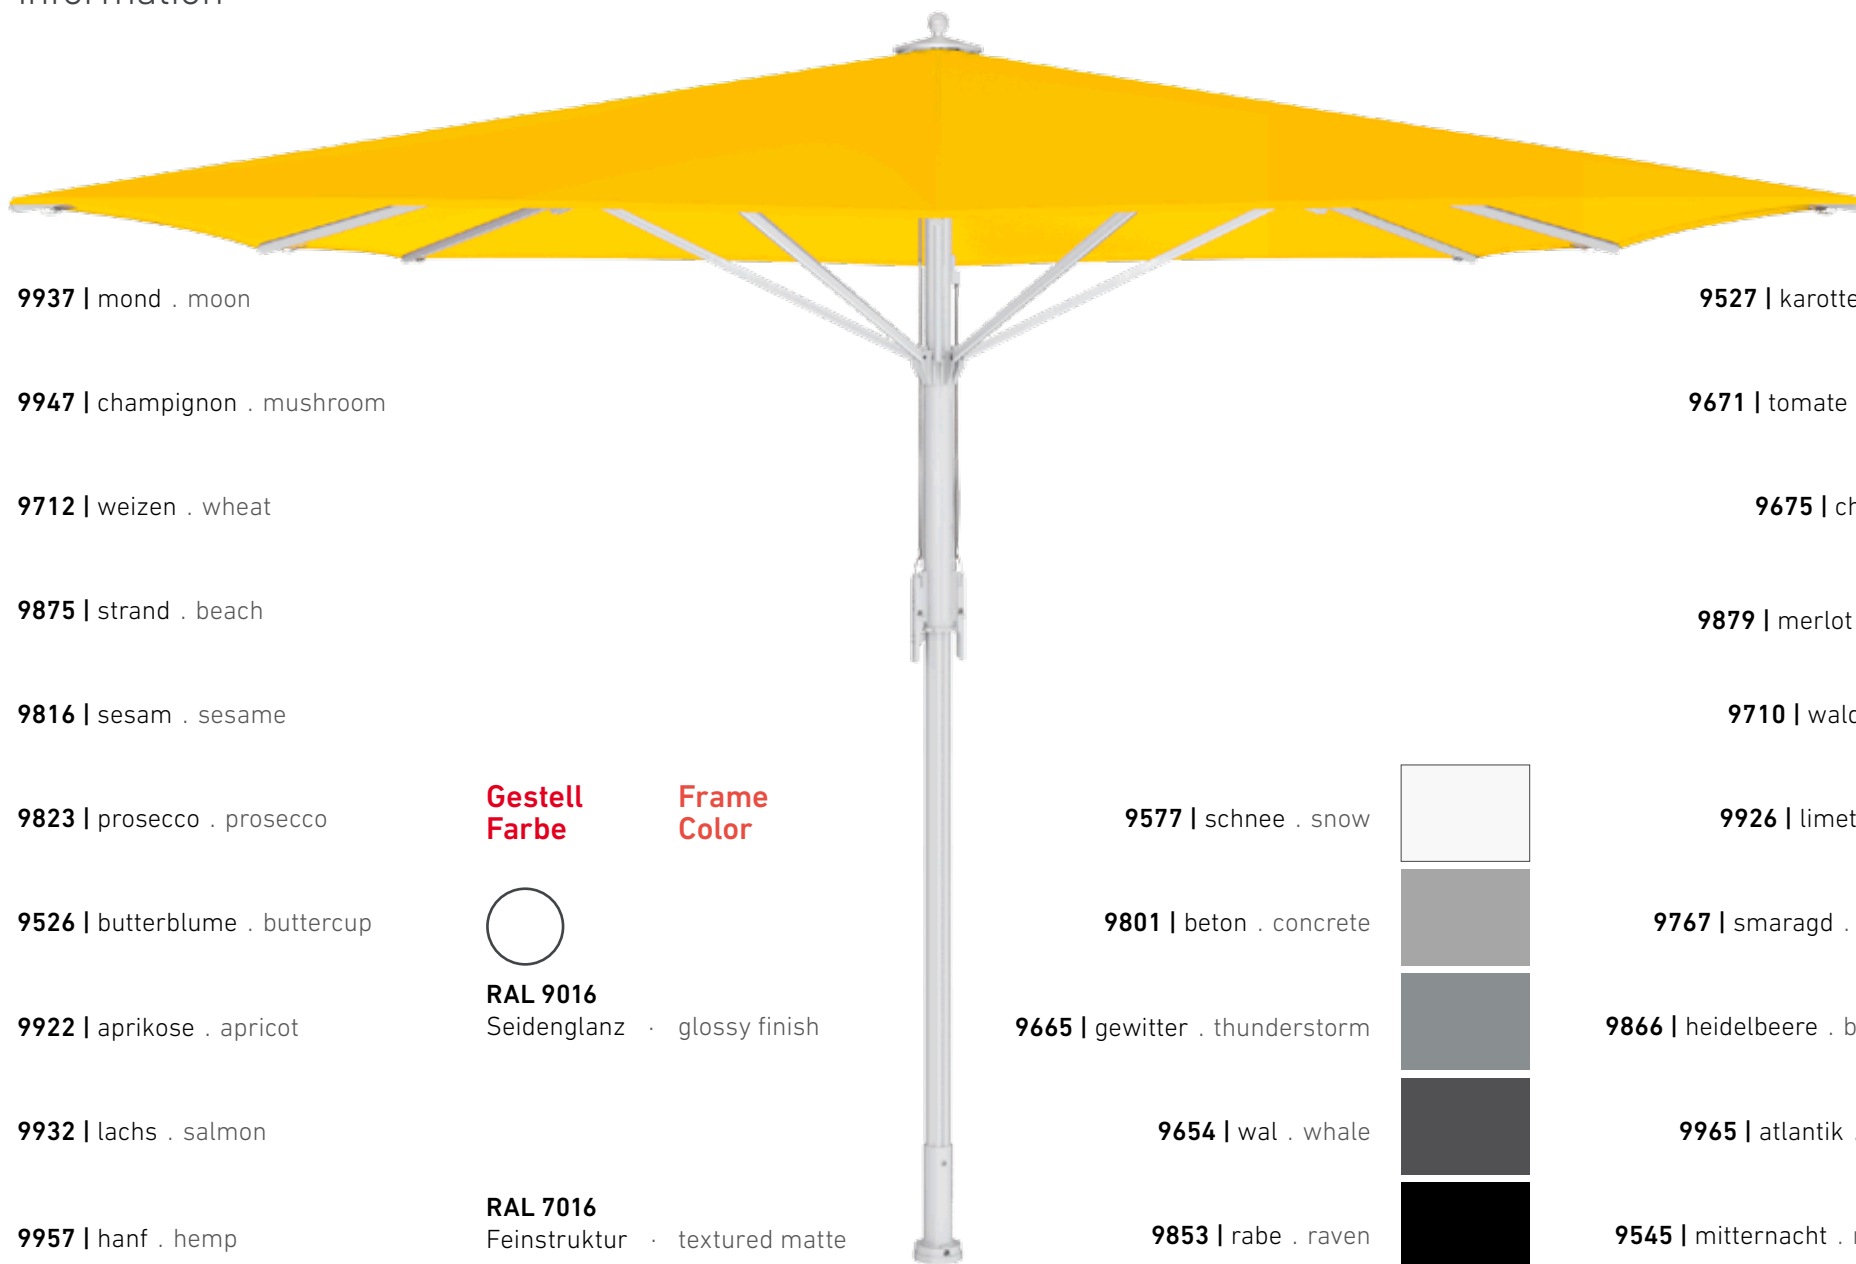

9577 | schnee . snow

9801 | beton . concrete

9665 | gewitter . thunderstorm

9654 | wal . whale

9853 | rabe . raven

technical information

start

9937 | mond . moon