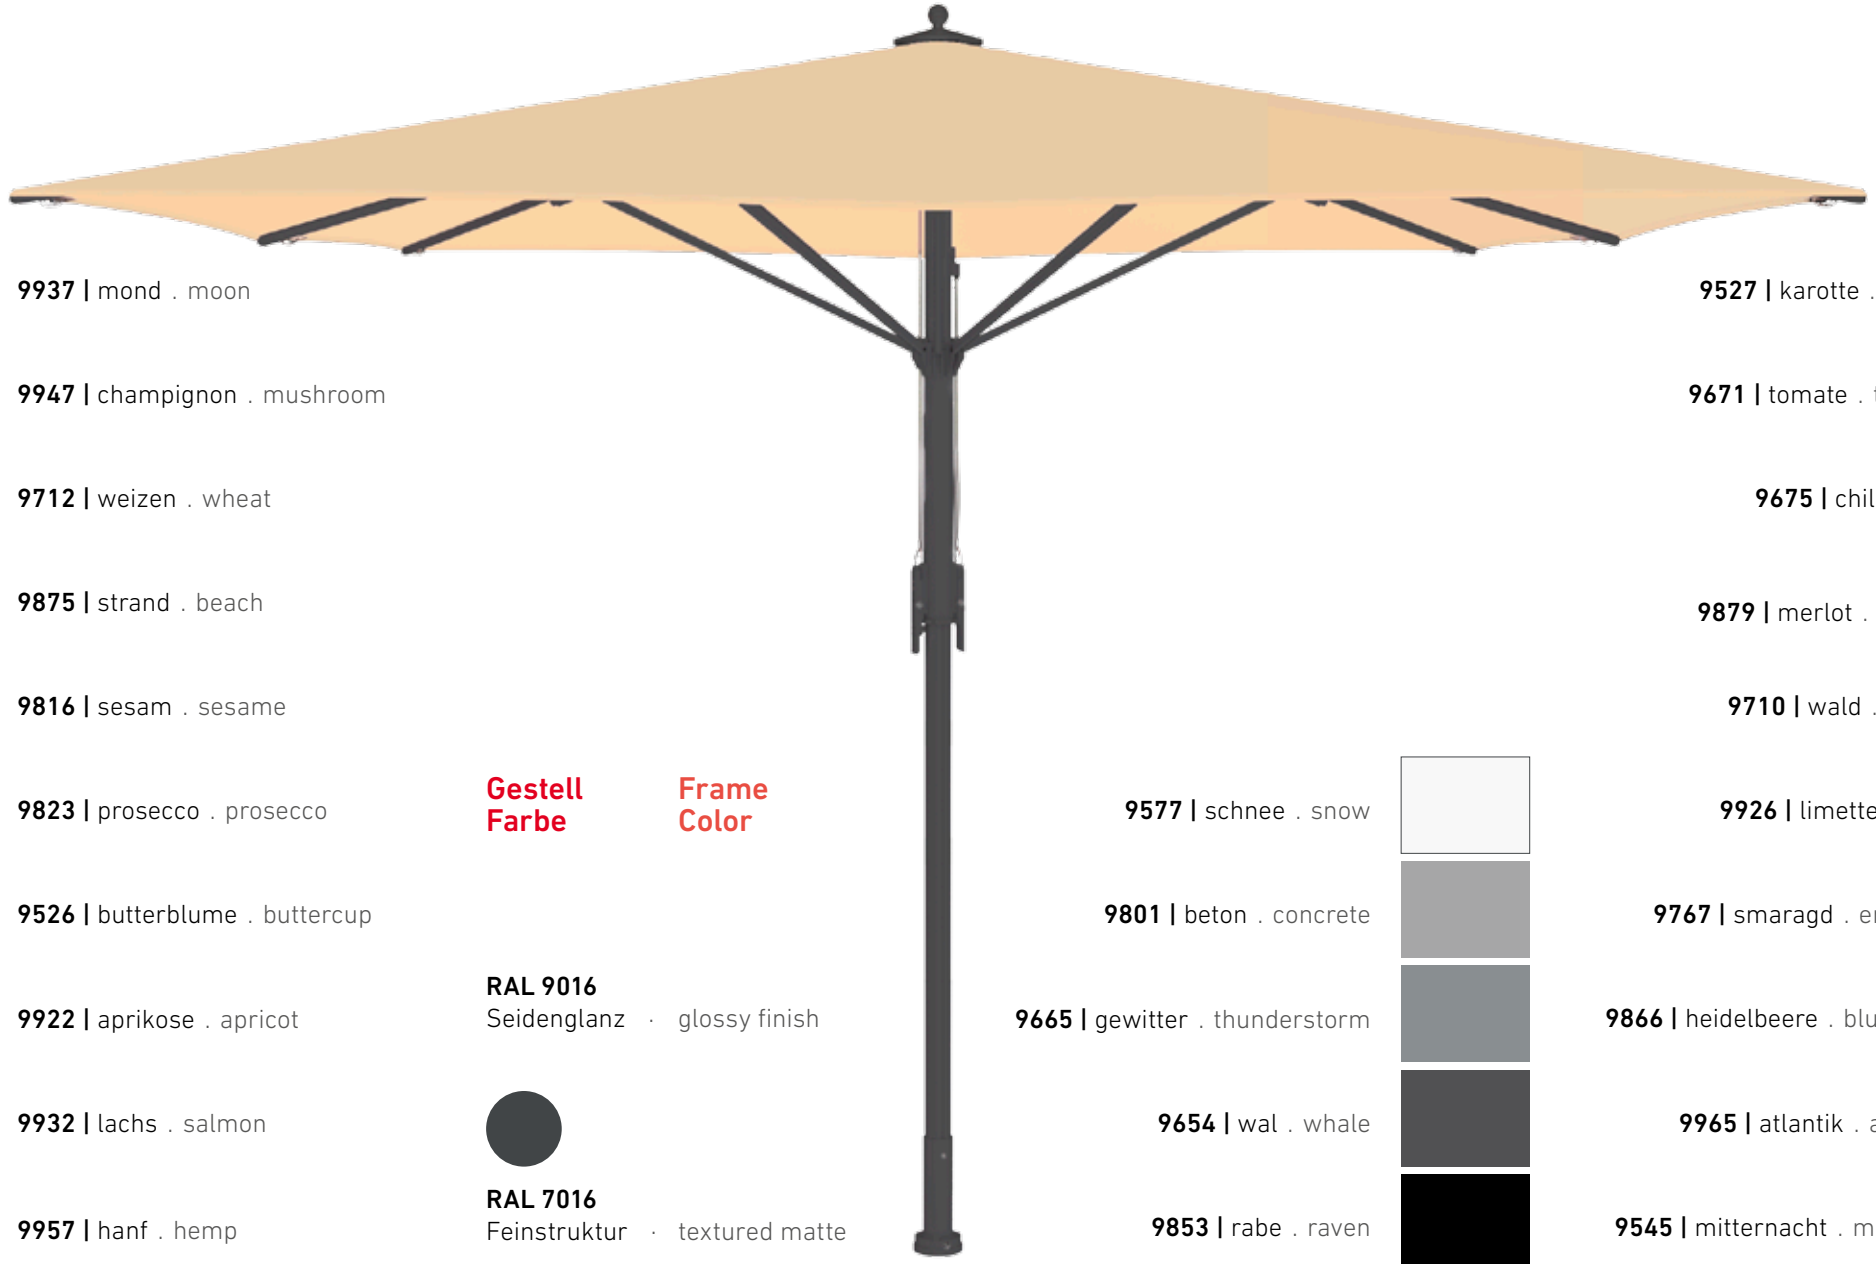

9577 | schnee . snow

9801 | beton . concrete

9665 | gewitter . thunderstorm

9654 | wal . whale

9853 | rabe . raven

technical information

start

9937 | mond . moon