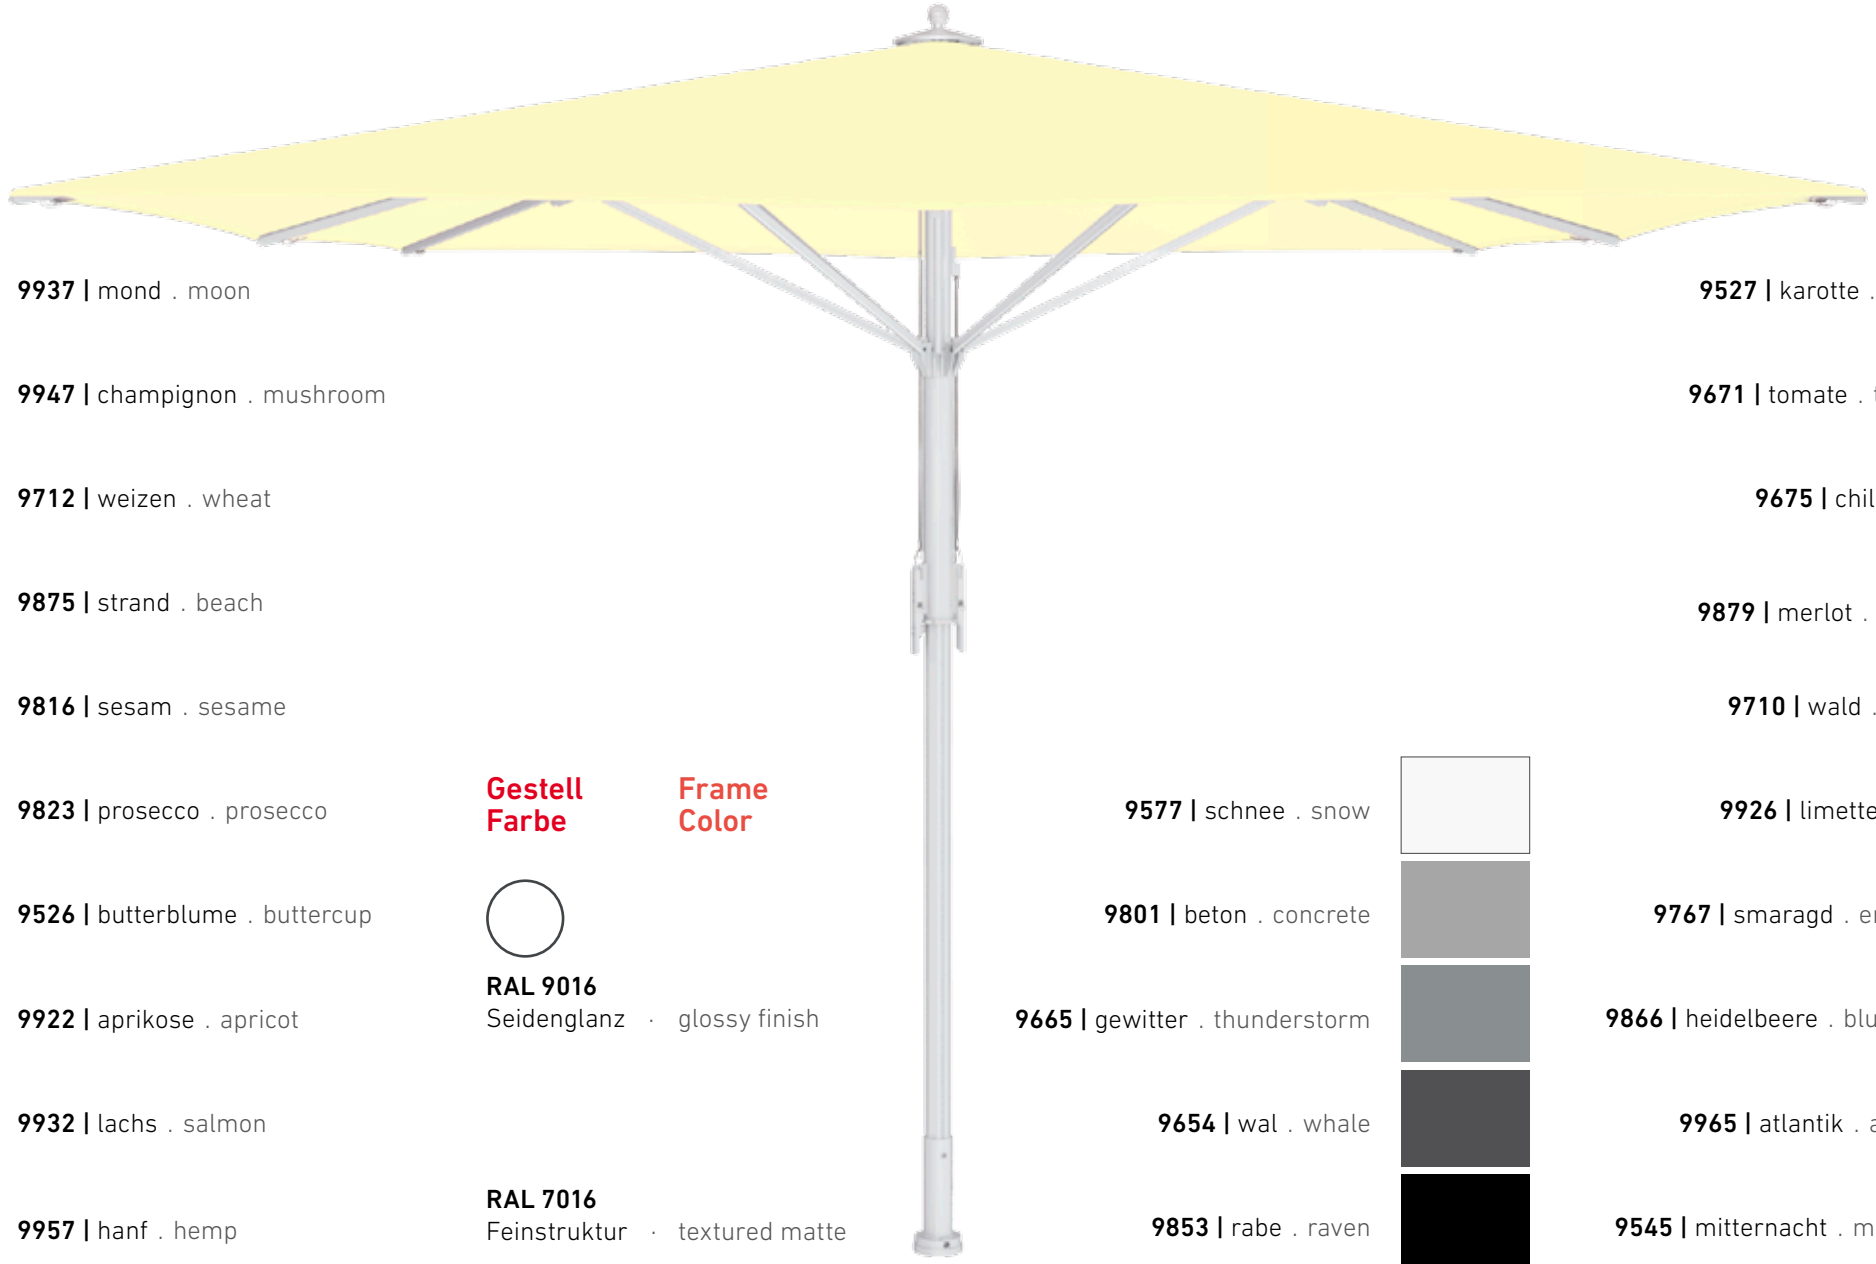

9577 | schnee . snow

9801 | beton . concrete

9665 | gewitter . thunderstorm

9654 | wal . whale

9853 | rabe . raven

technical information

start

9937 | mond . moon