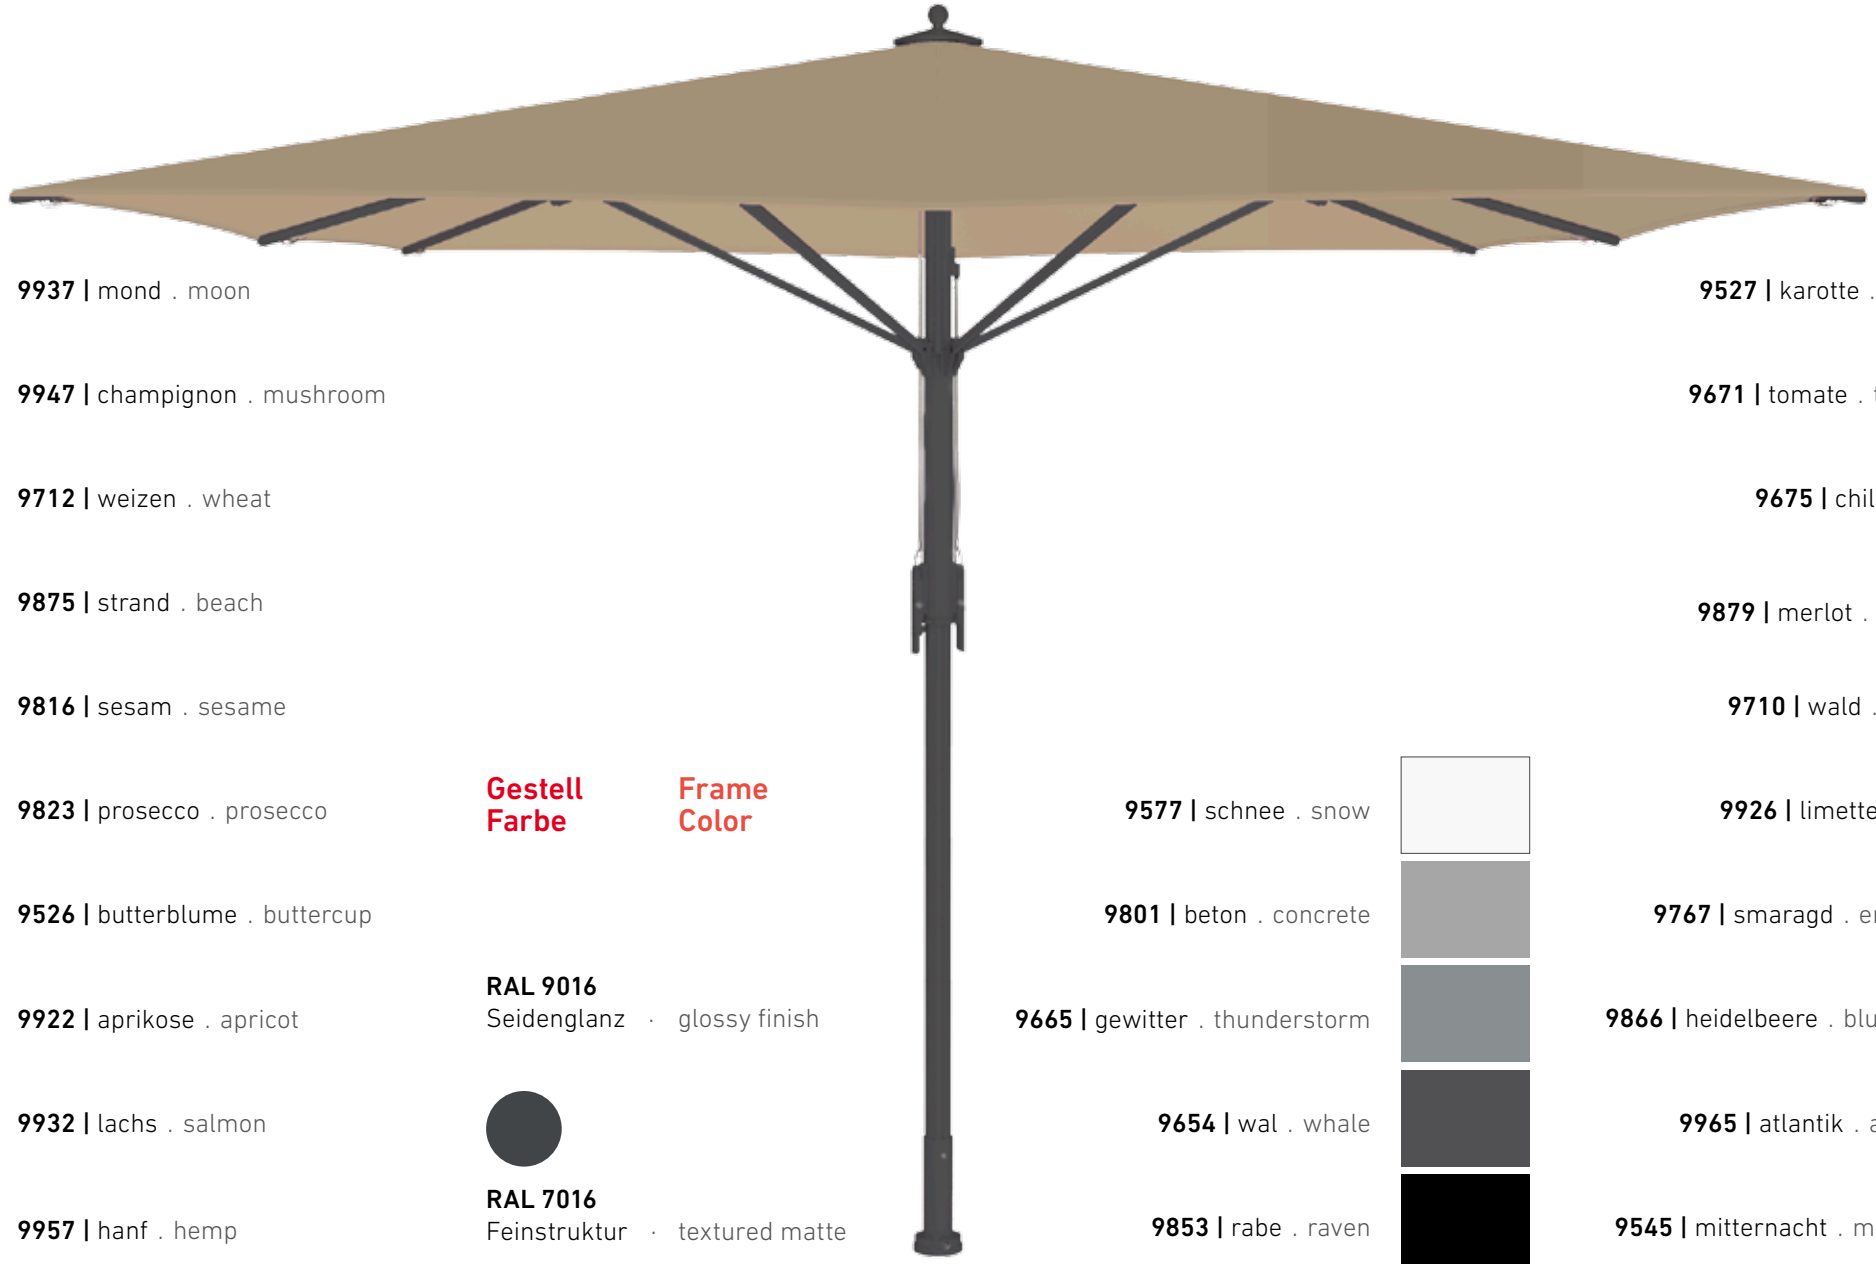

9577 | schnee . snow

9801 | beton . concrete

9665 | gewitter . thunderstorm

9654 | wal . whale

9853 | rabe . raven

9957 | hanf . hemp

technical information

start