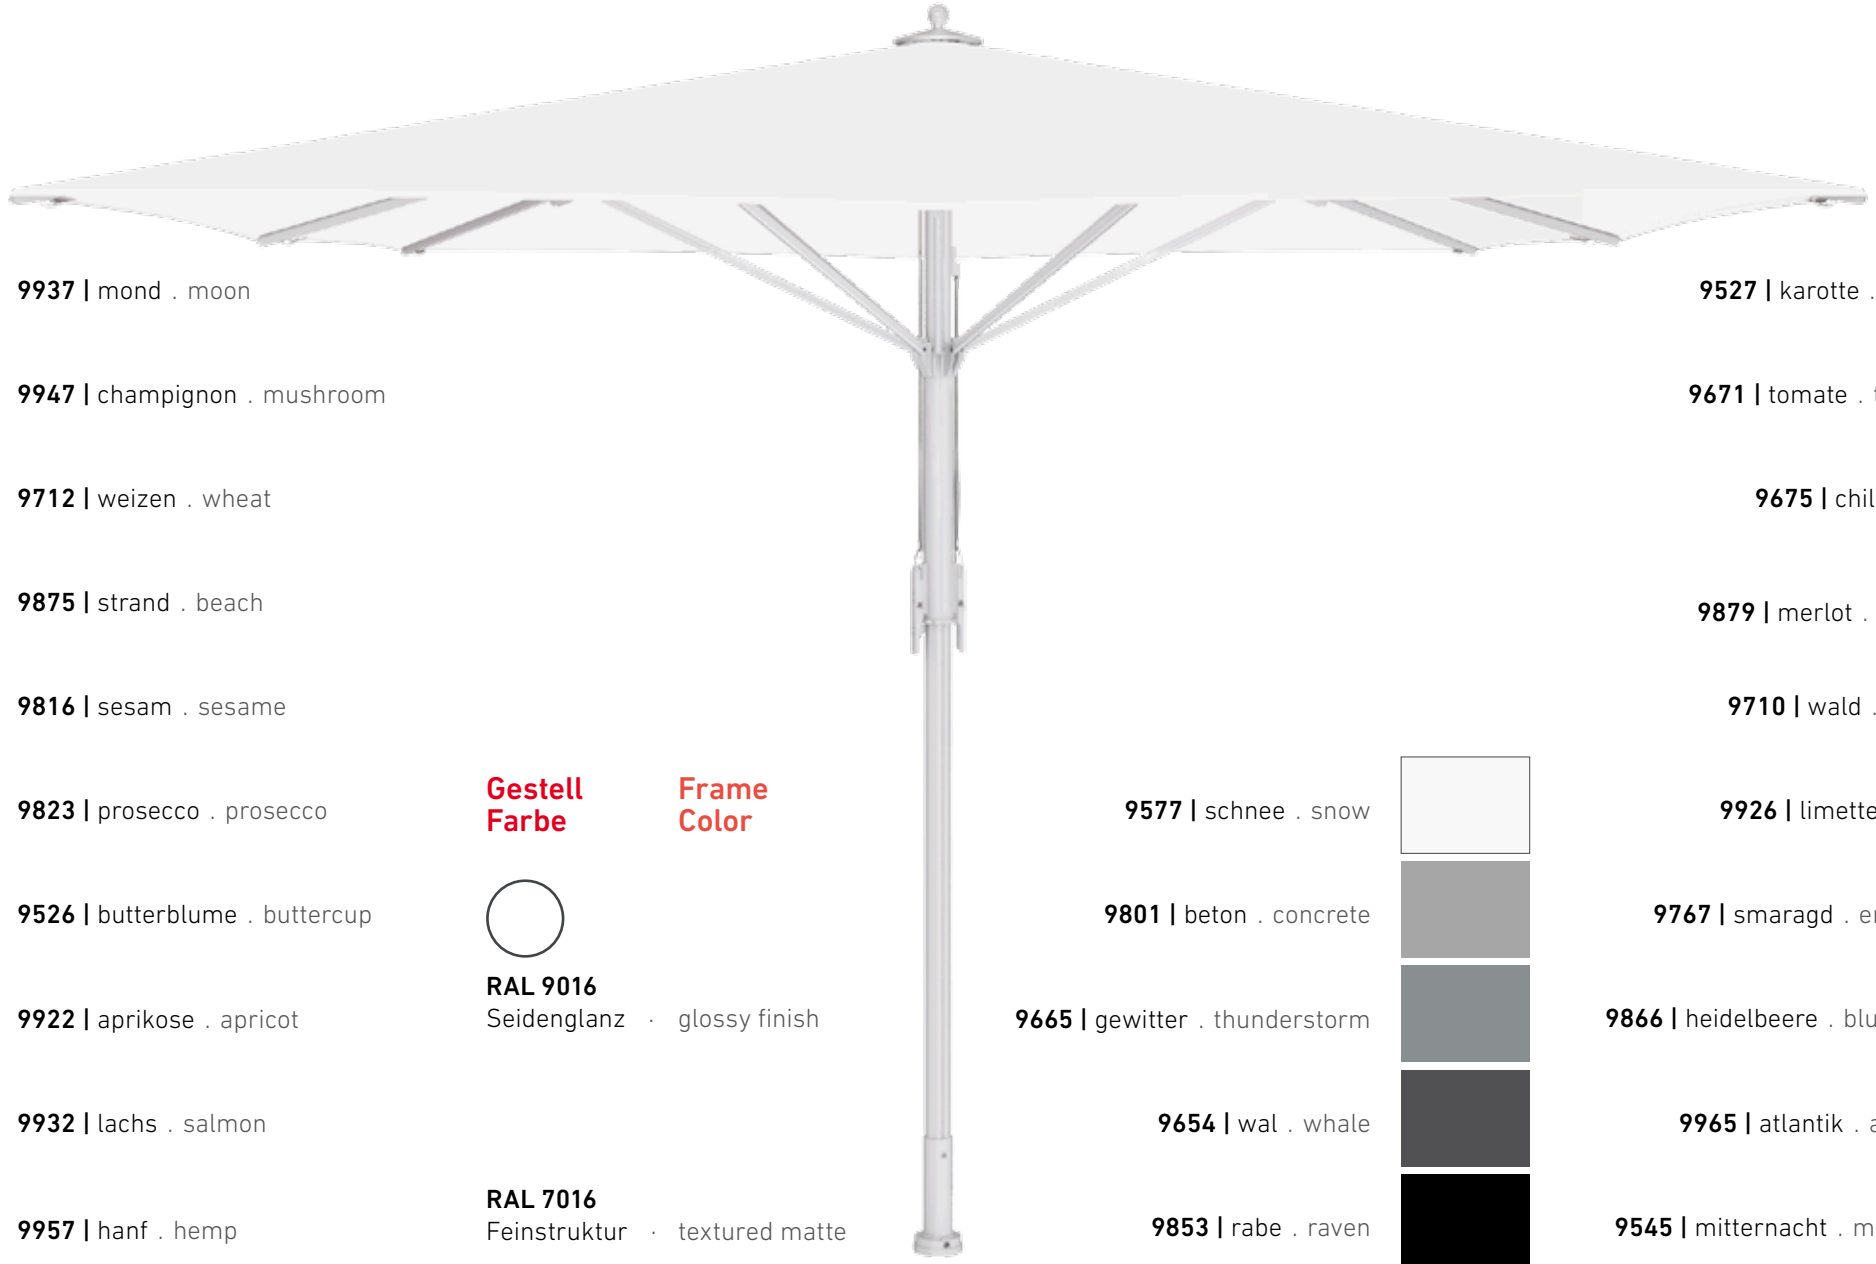

9577 | schnee . snow

9801 | beton . concrete

9665 | gewitter . thunderstorm

9654 | wal . whale

9853 | rabe . raven

technical information

start

9937 | mond . moon