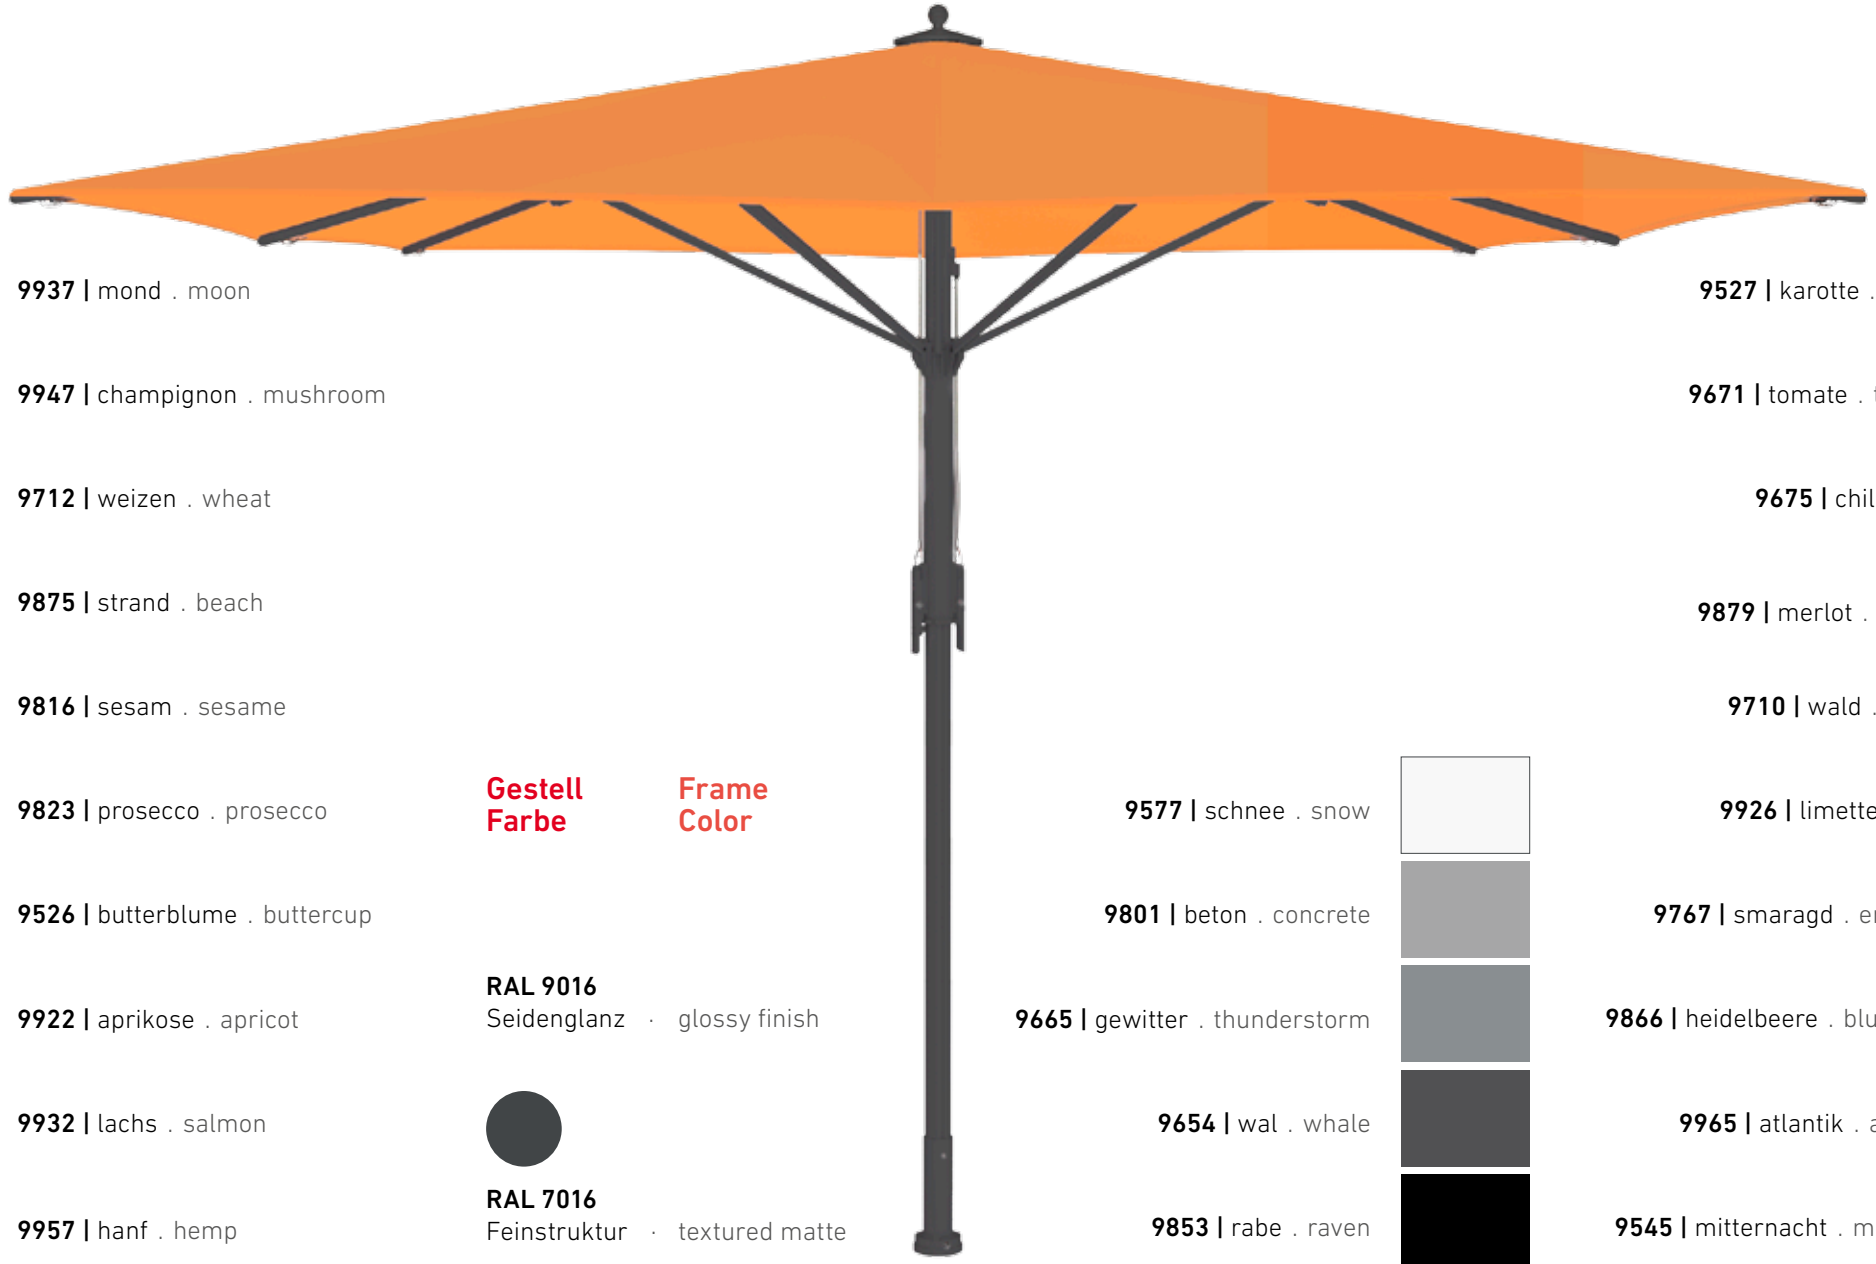

9577 | schnee . snow

9801 | beton . concrete

9665 | gewitter . thunderstorm

9654 | wal . whale

9853 | rabe . raven

technical information

start

9937 | mond . moon