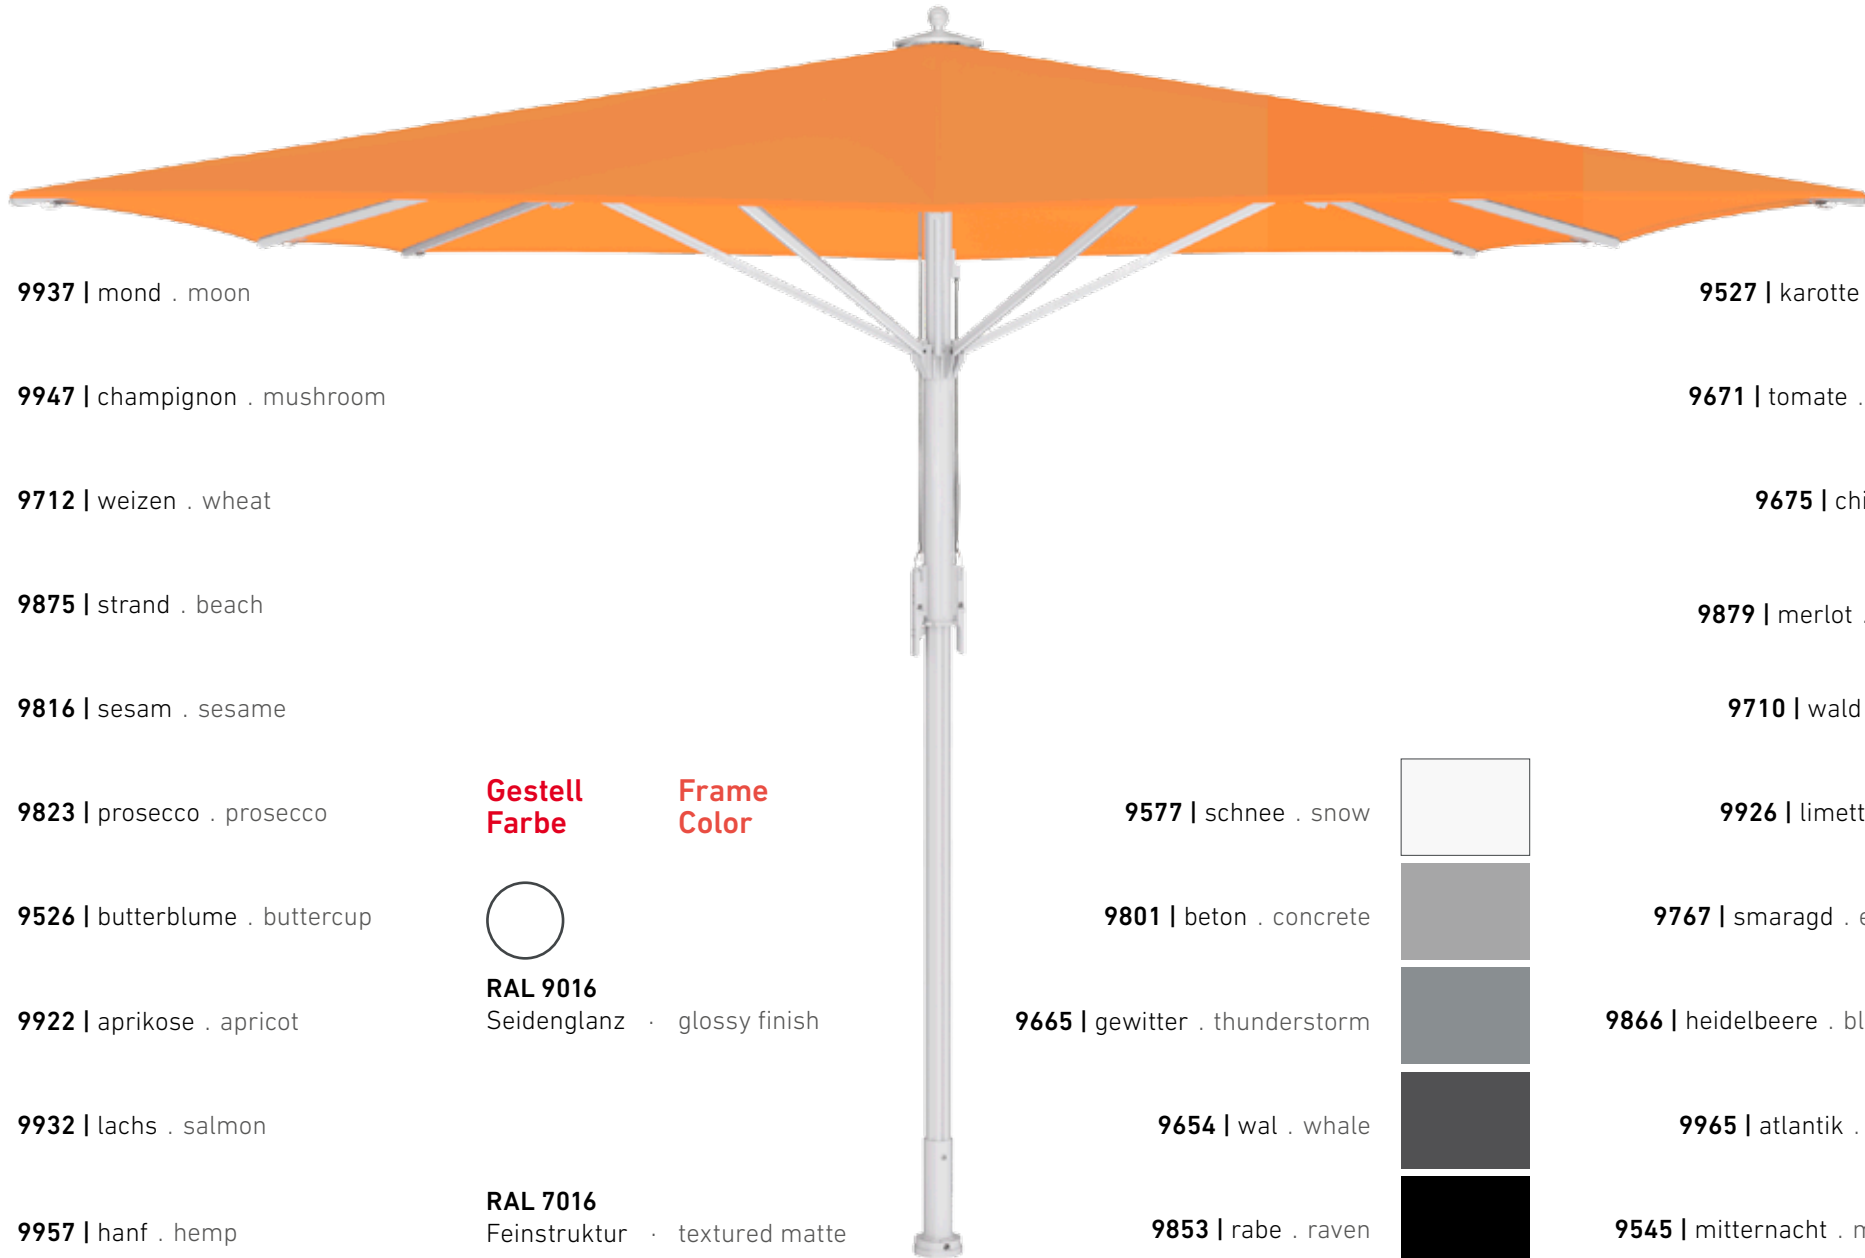

9577 | schnee . snow

9801 | beton . concrete

9665 | gewitter . thunderstorm

9654 | wal . whale

9853 | rabe . raven

technical information

start

9937 | mond . moon