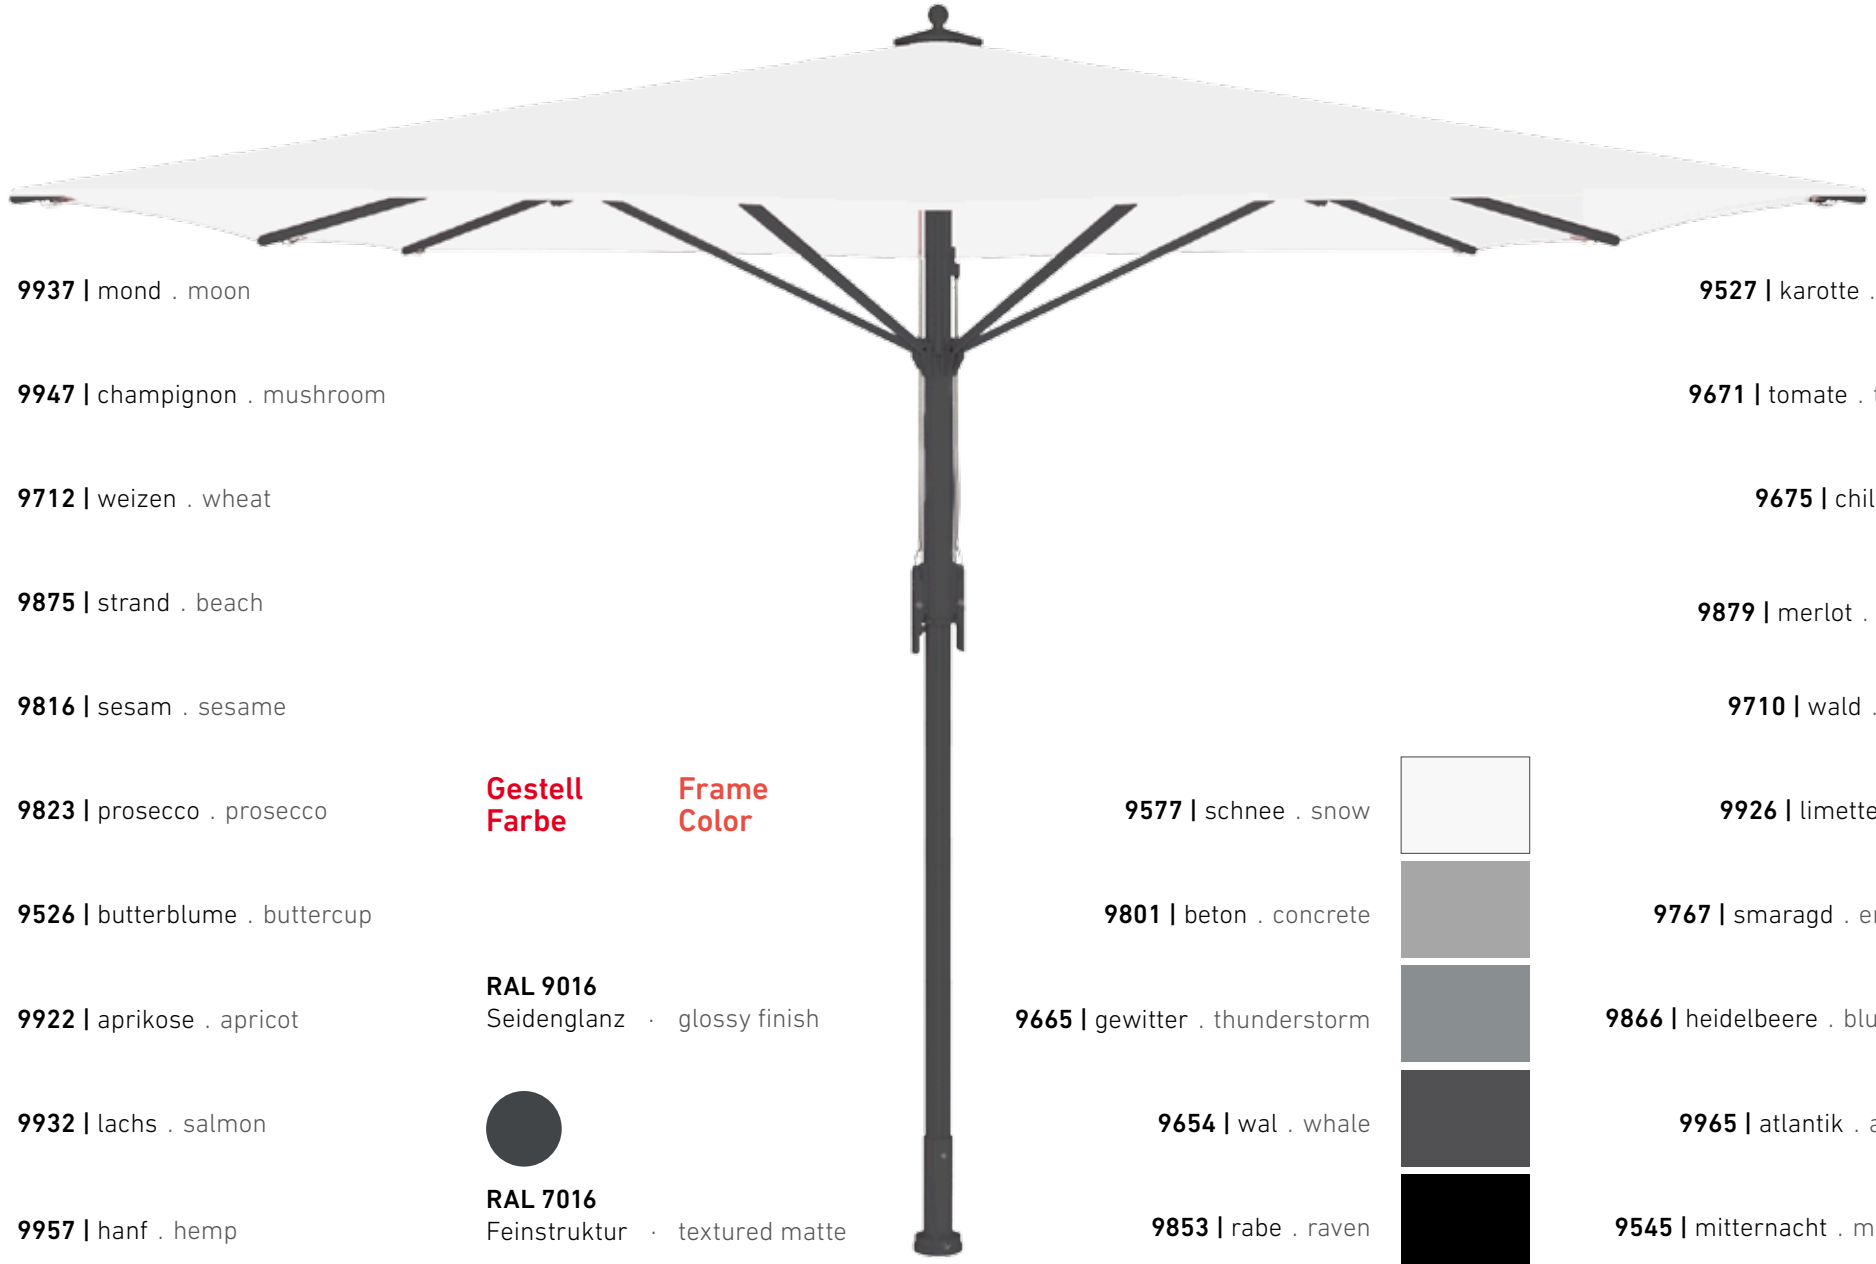

9577 | schnee . snow

9801 | beton . concrete

9665 | gewitter . thunderstorm

9654 | wal . whale

9853 | rabe . raven

technical information

start

9937 | mond . moon