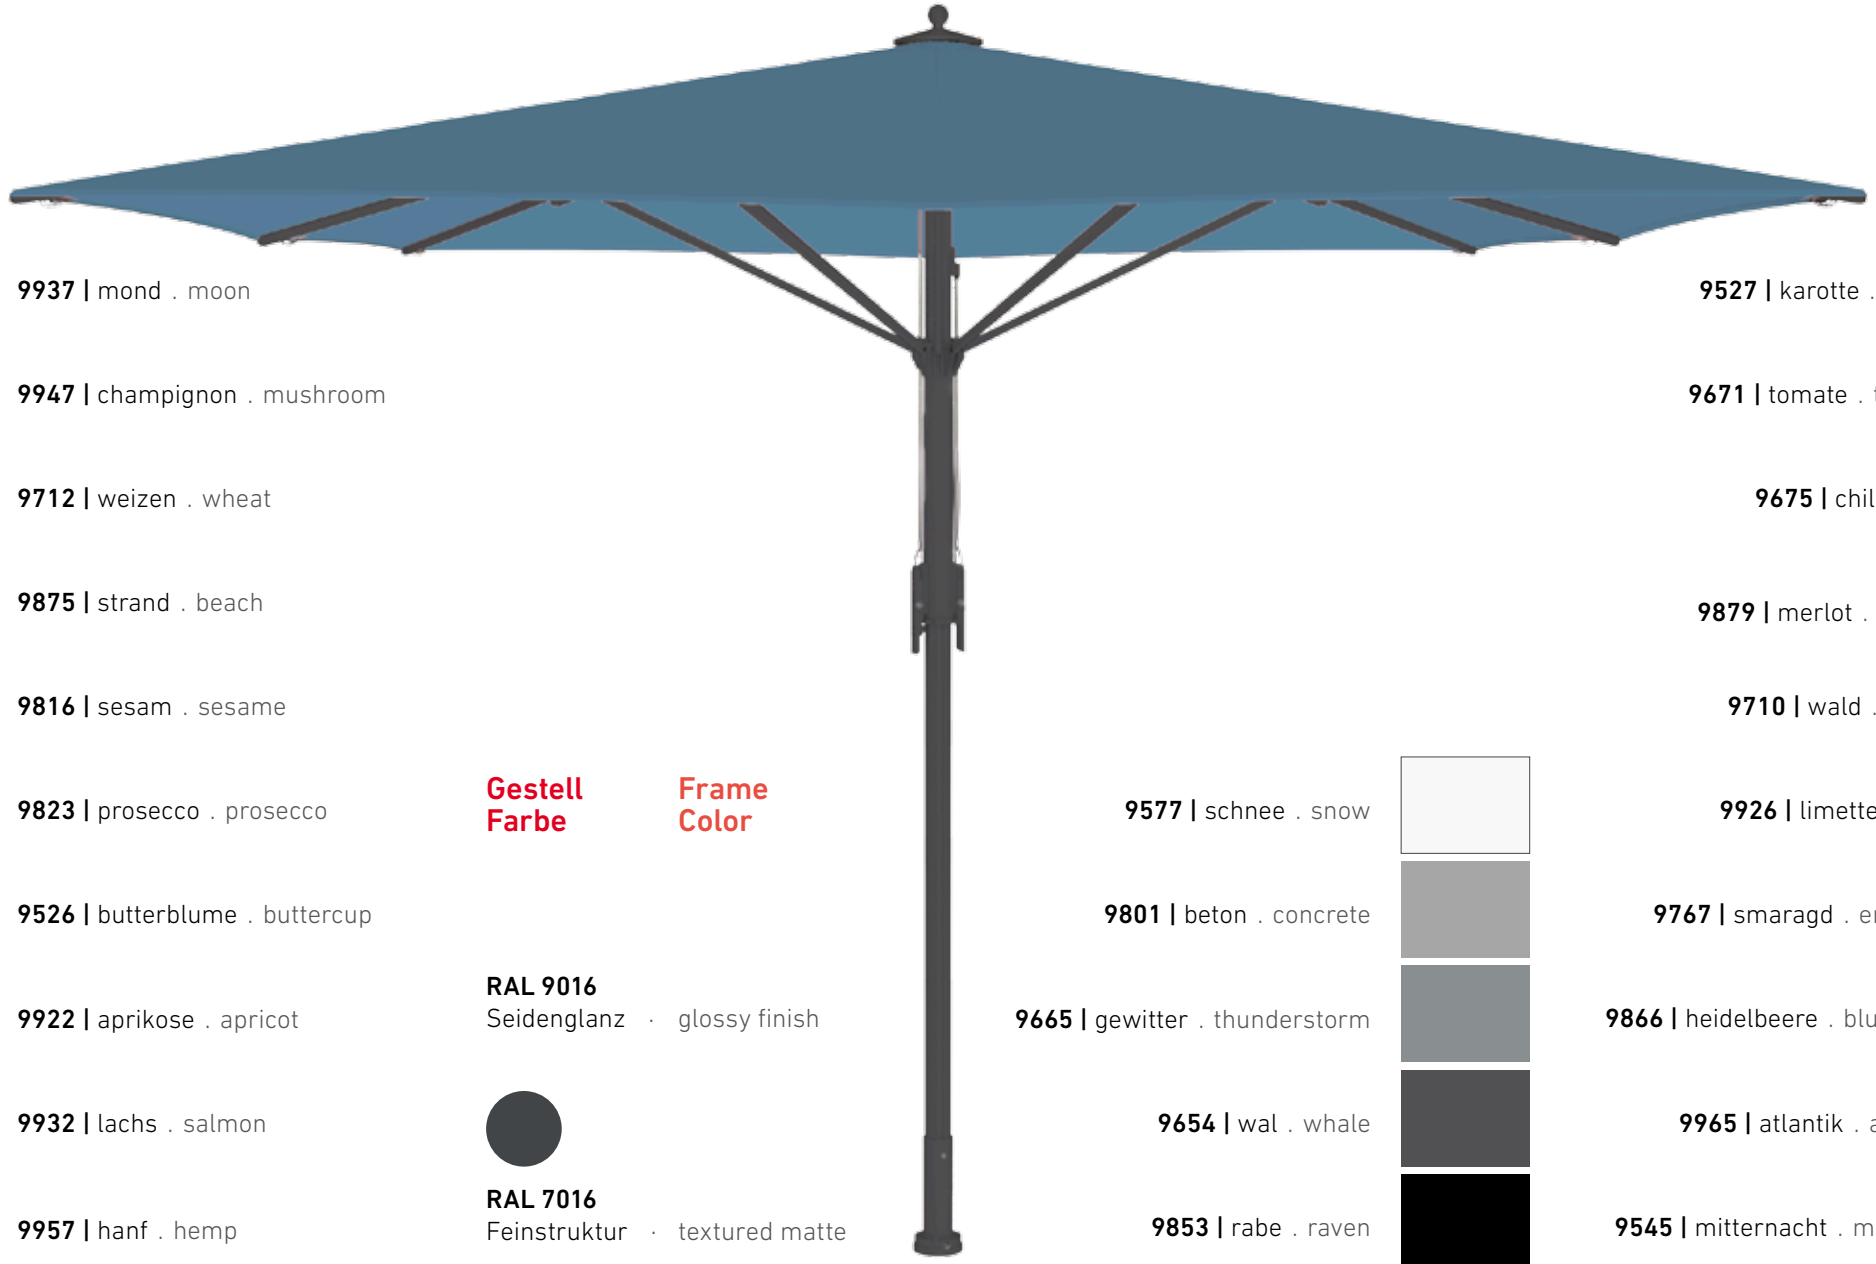

9577 | schnee . snow

9801 | beton . concrete

9665 | gewitter . thunderstorm

9654 | wal . whale

9853 | rabe . raven

technical information

start

9937 | mond . moon