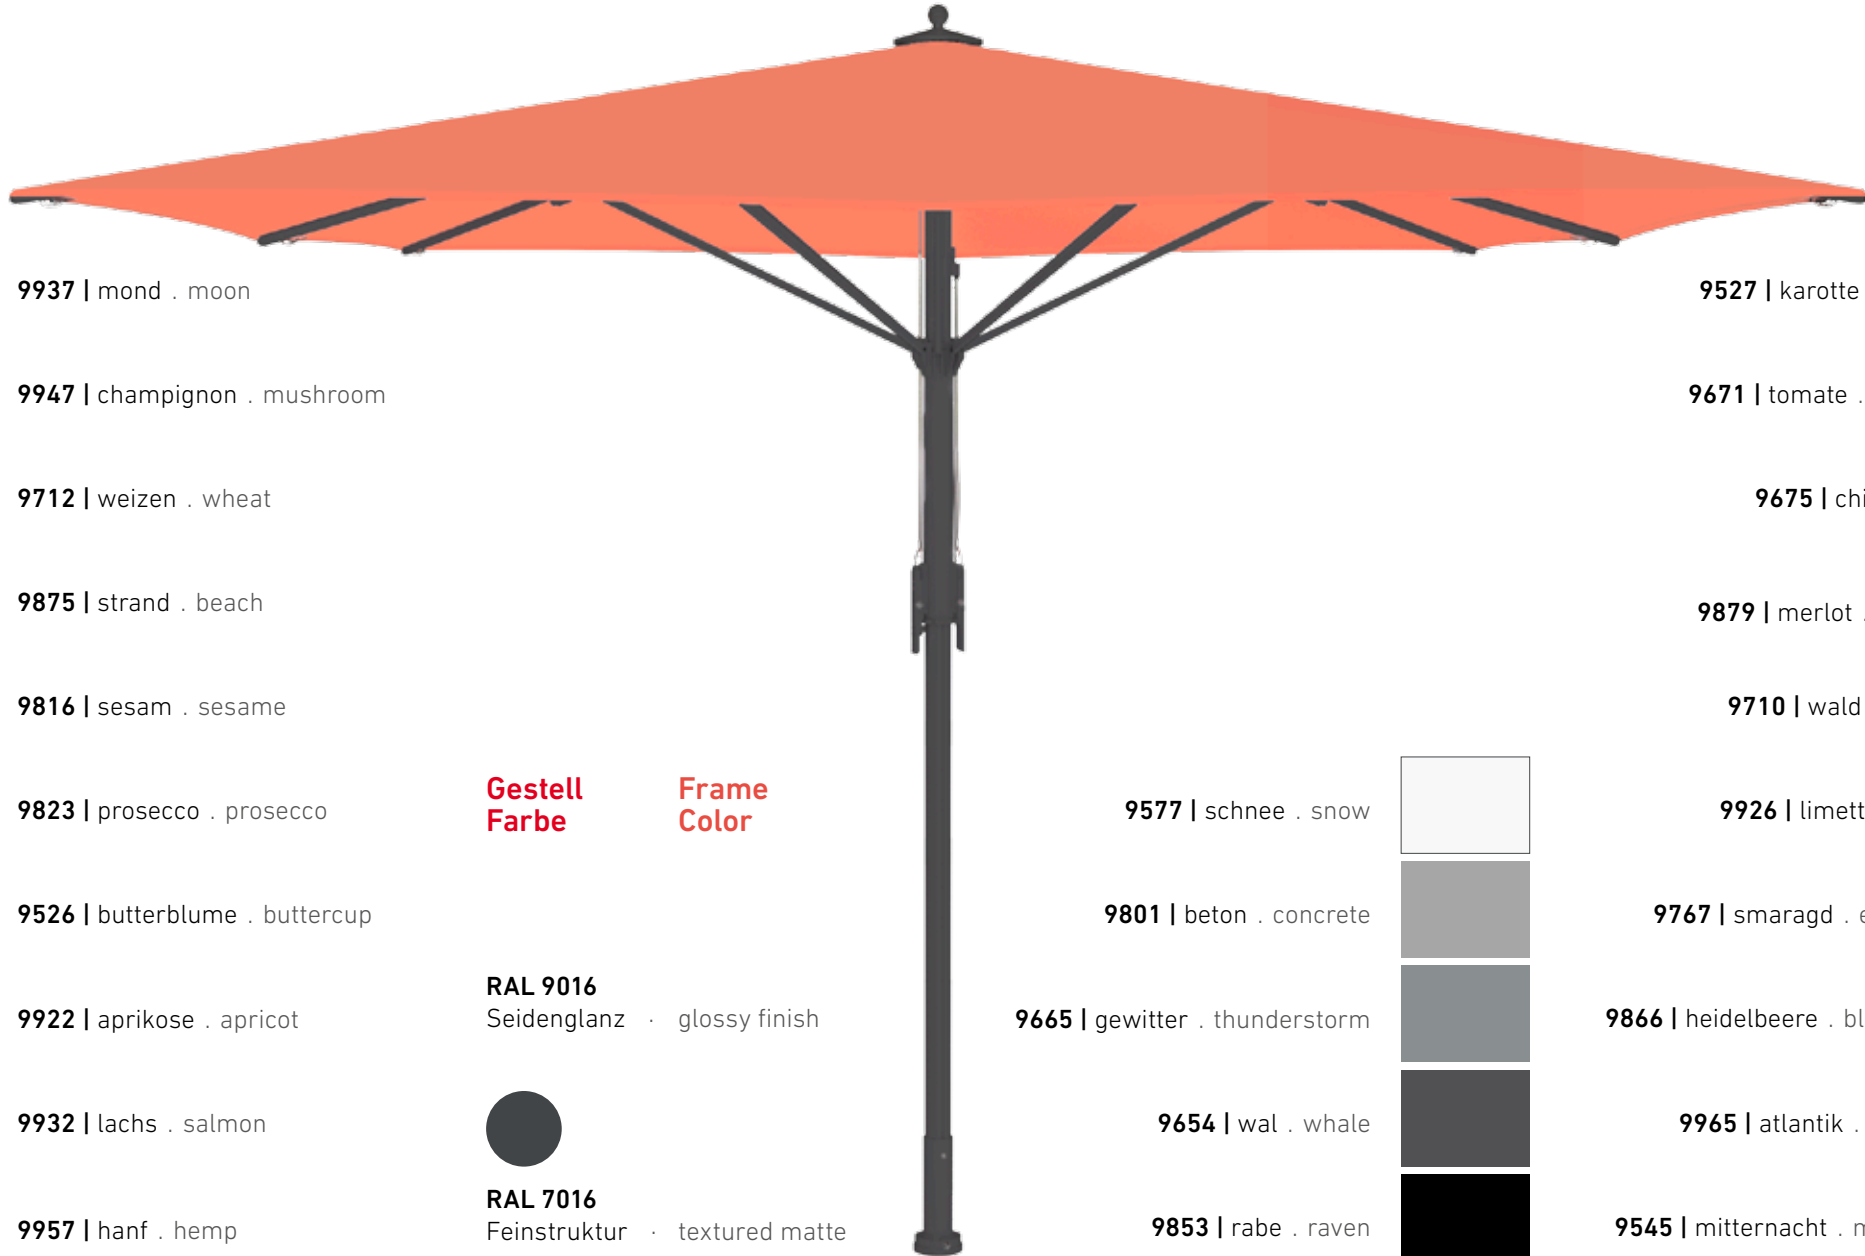

9577 | schnee . snow

9801 | beton . concrete

9665 | gewitter . thunderstorm

9654 | wal . whale

9853 | rabe . raven

technical information

start

9937 | mond . moon