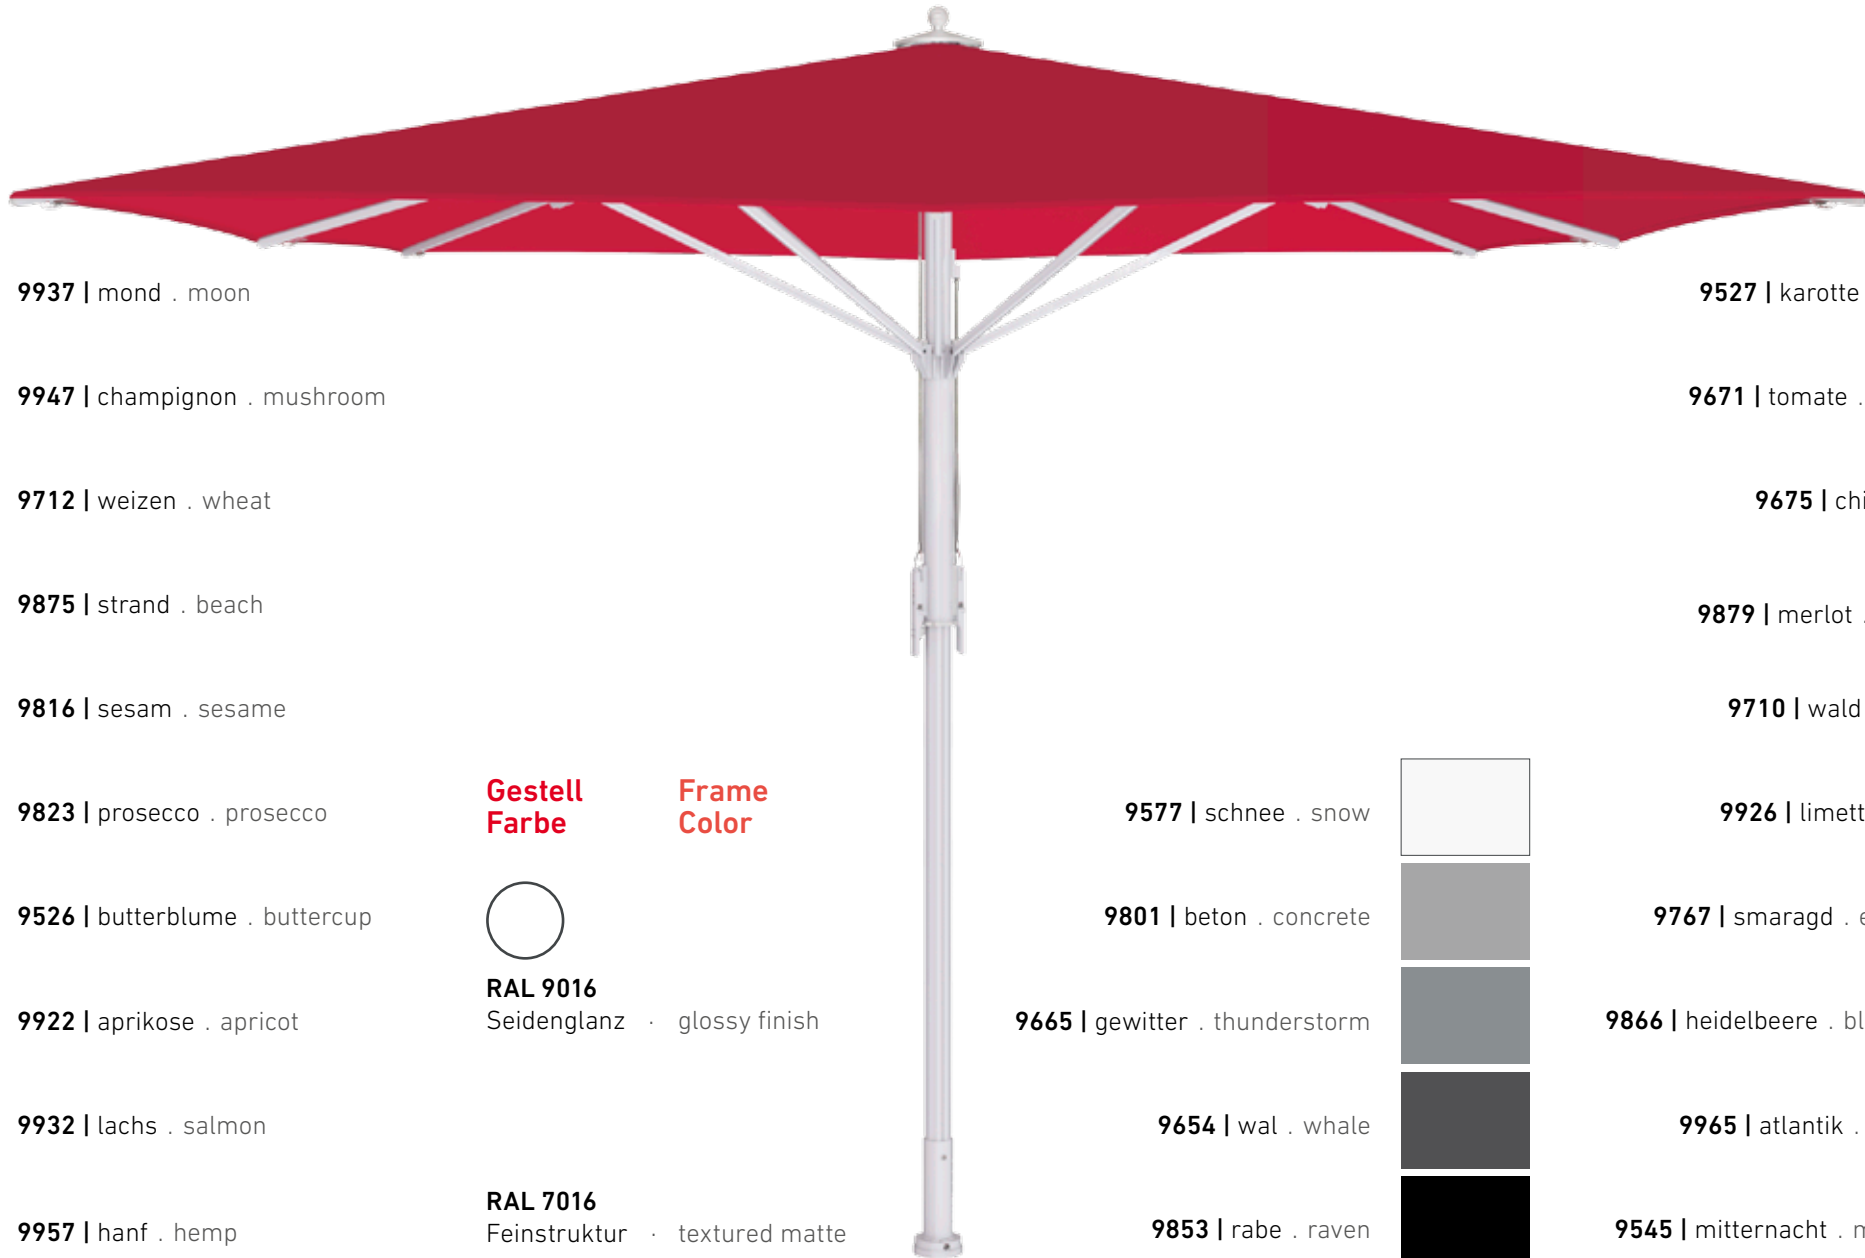

9801 | beton . concrete

9665 | gewitter . thunderstorm

9654 | wal . whale

9853 | rabe . raven

technical information

start

9937 | mond . moon

9947 | champignon . mushroom