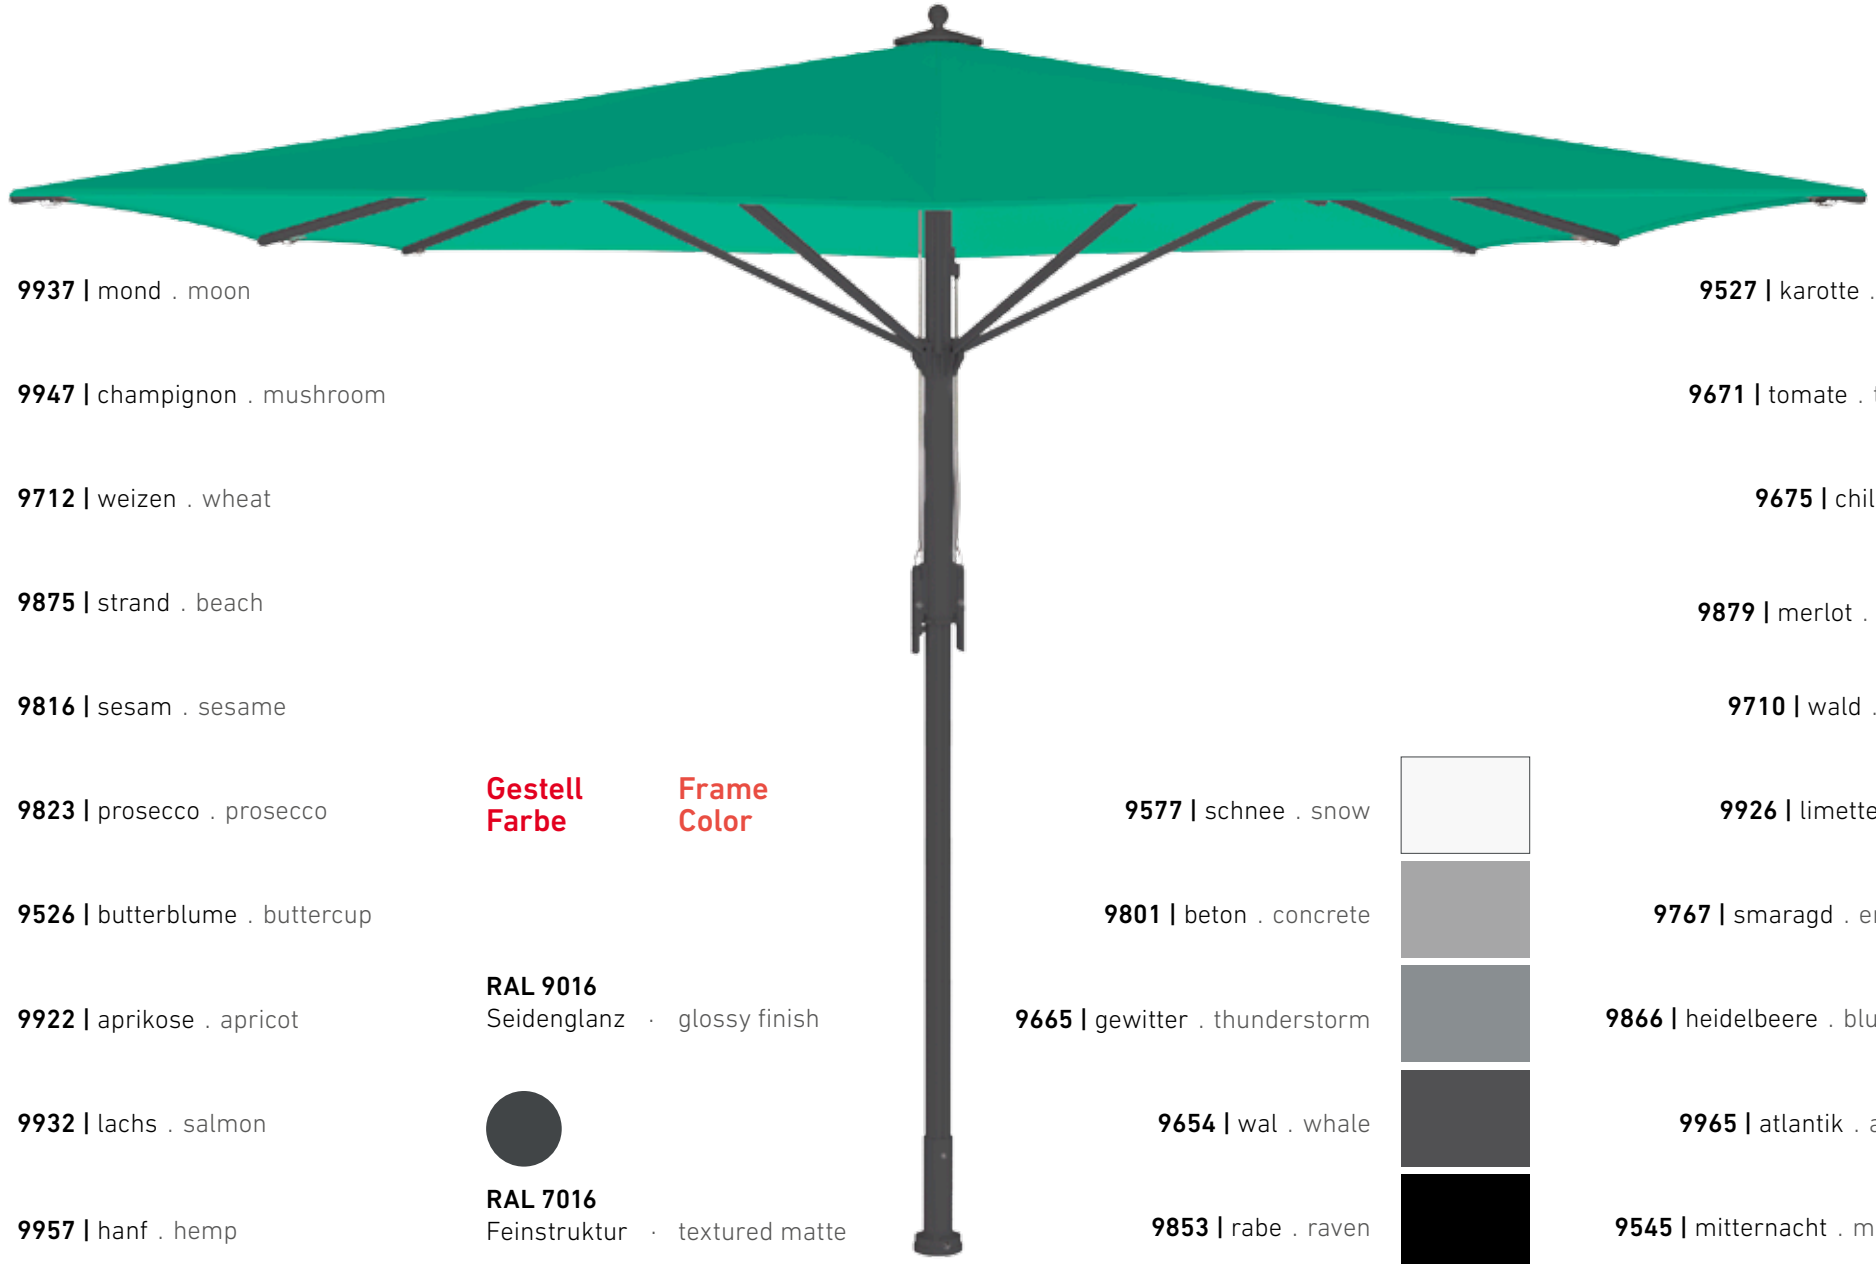

9577 | schnee . snow

9801 | beton . concrete

9665 | gewitter . thunderstorm

9654 | wal . whale

9853 | rabe . raven

technical information

start

9937 | mond . moon