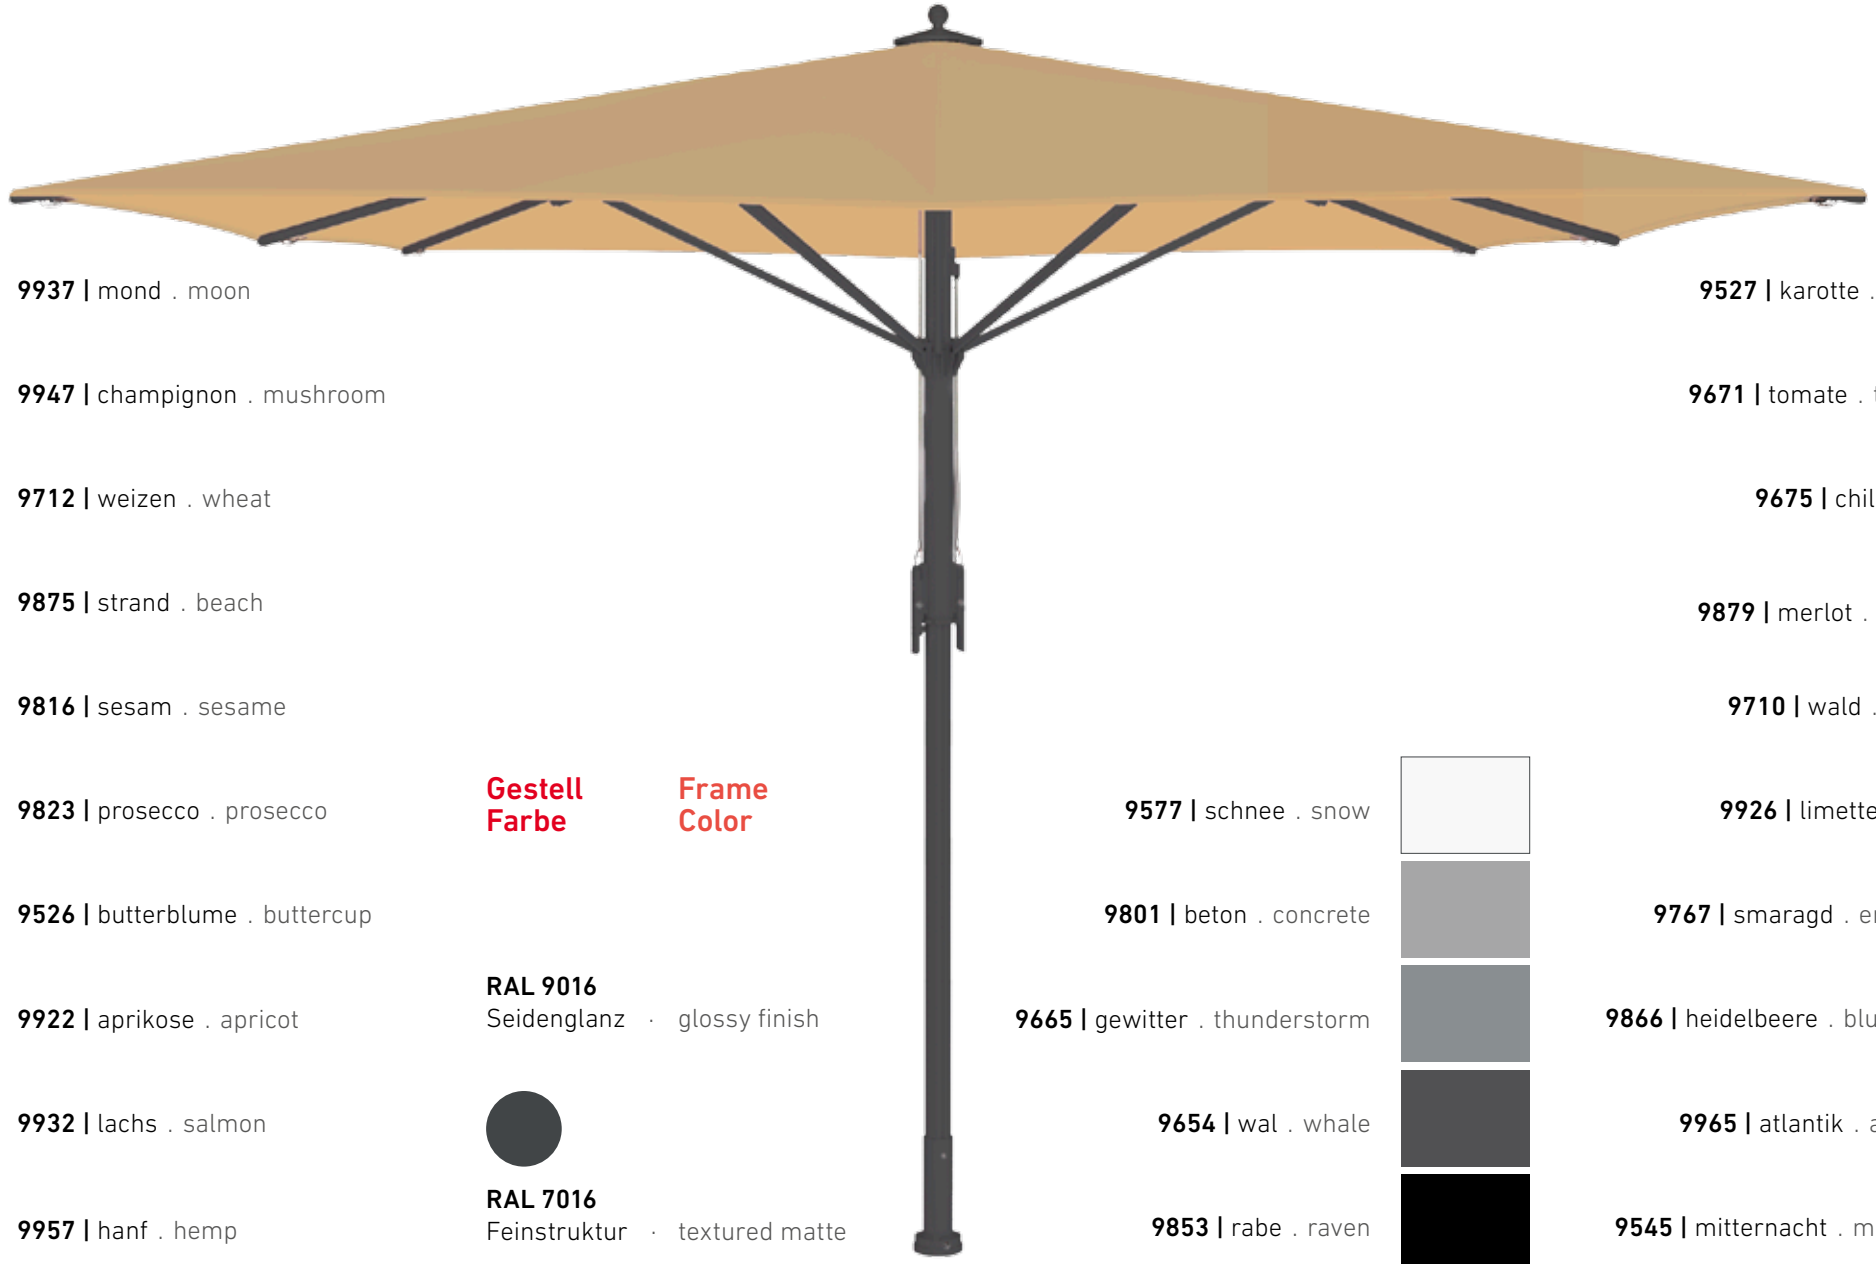

9577 | schnee . snow

9801 | beton . concrete

9665 | gewitter . thunderstorm

9654 | wal . whale

9853 | rabe . raven

technical information

start

9937 | mond . moon