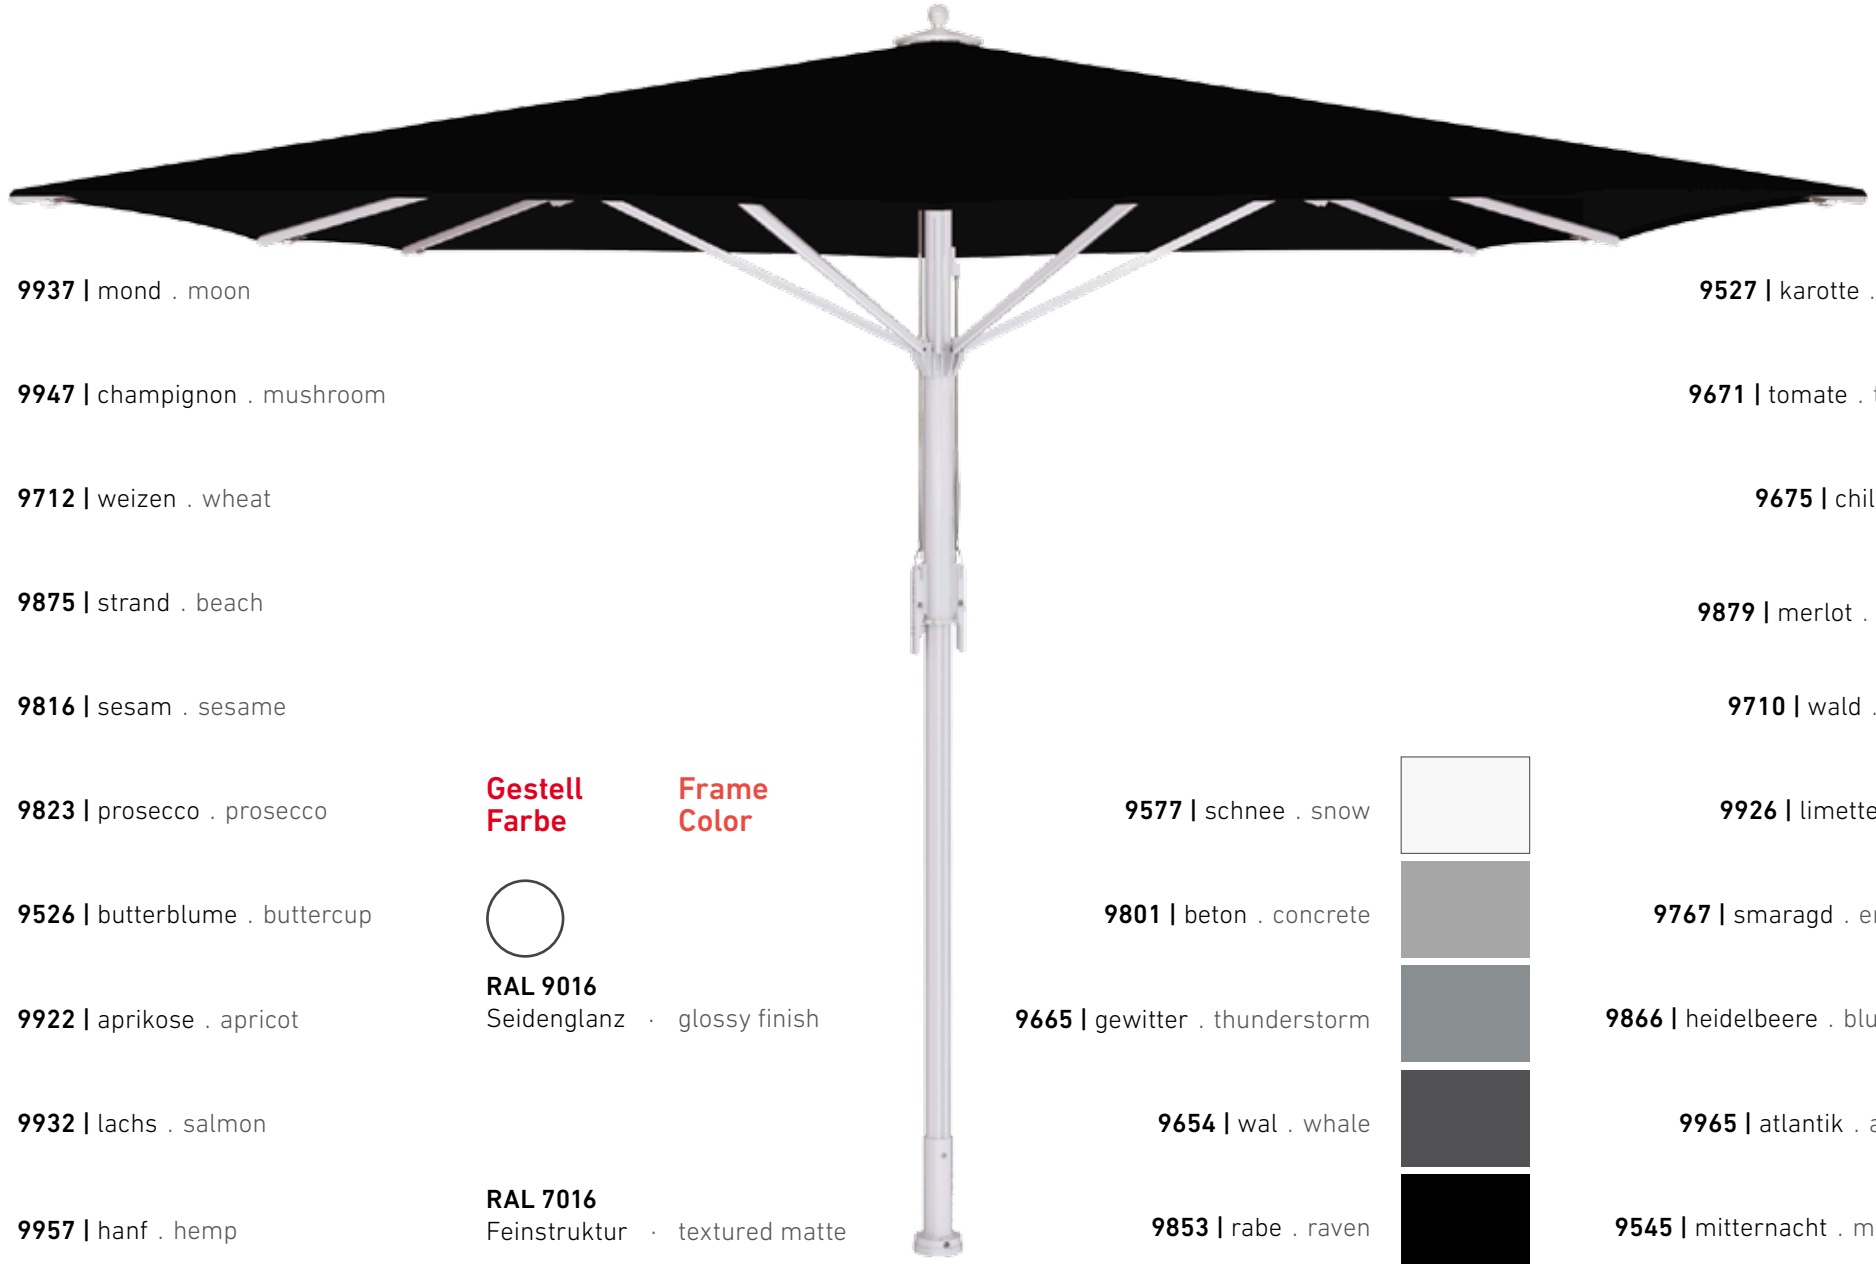

9577 | schnee . snow

9801 | beton . concrete

9665 | gewitter . thunderstorm

9654 | wal . whale

9853 | rabe . raven

technical information

start

9937 | mond . moon