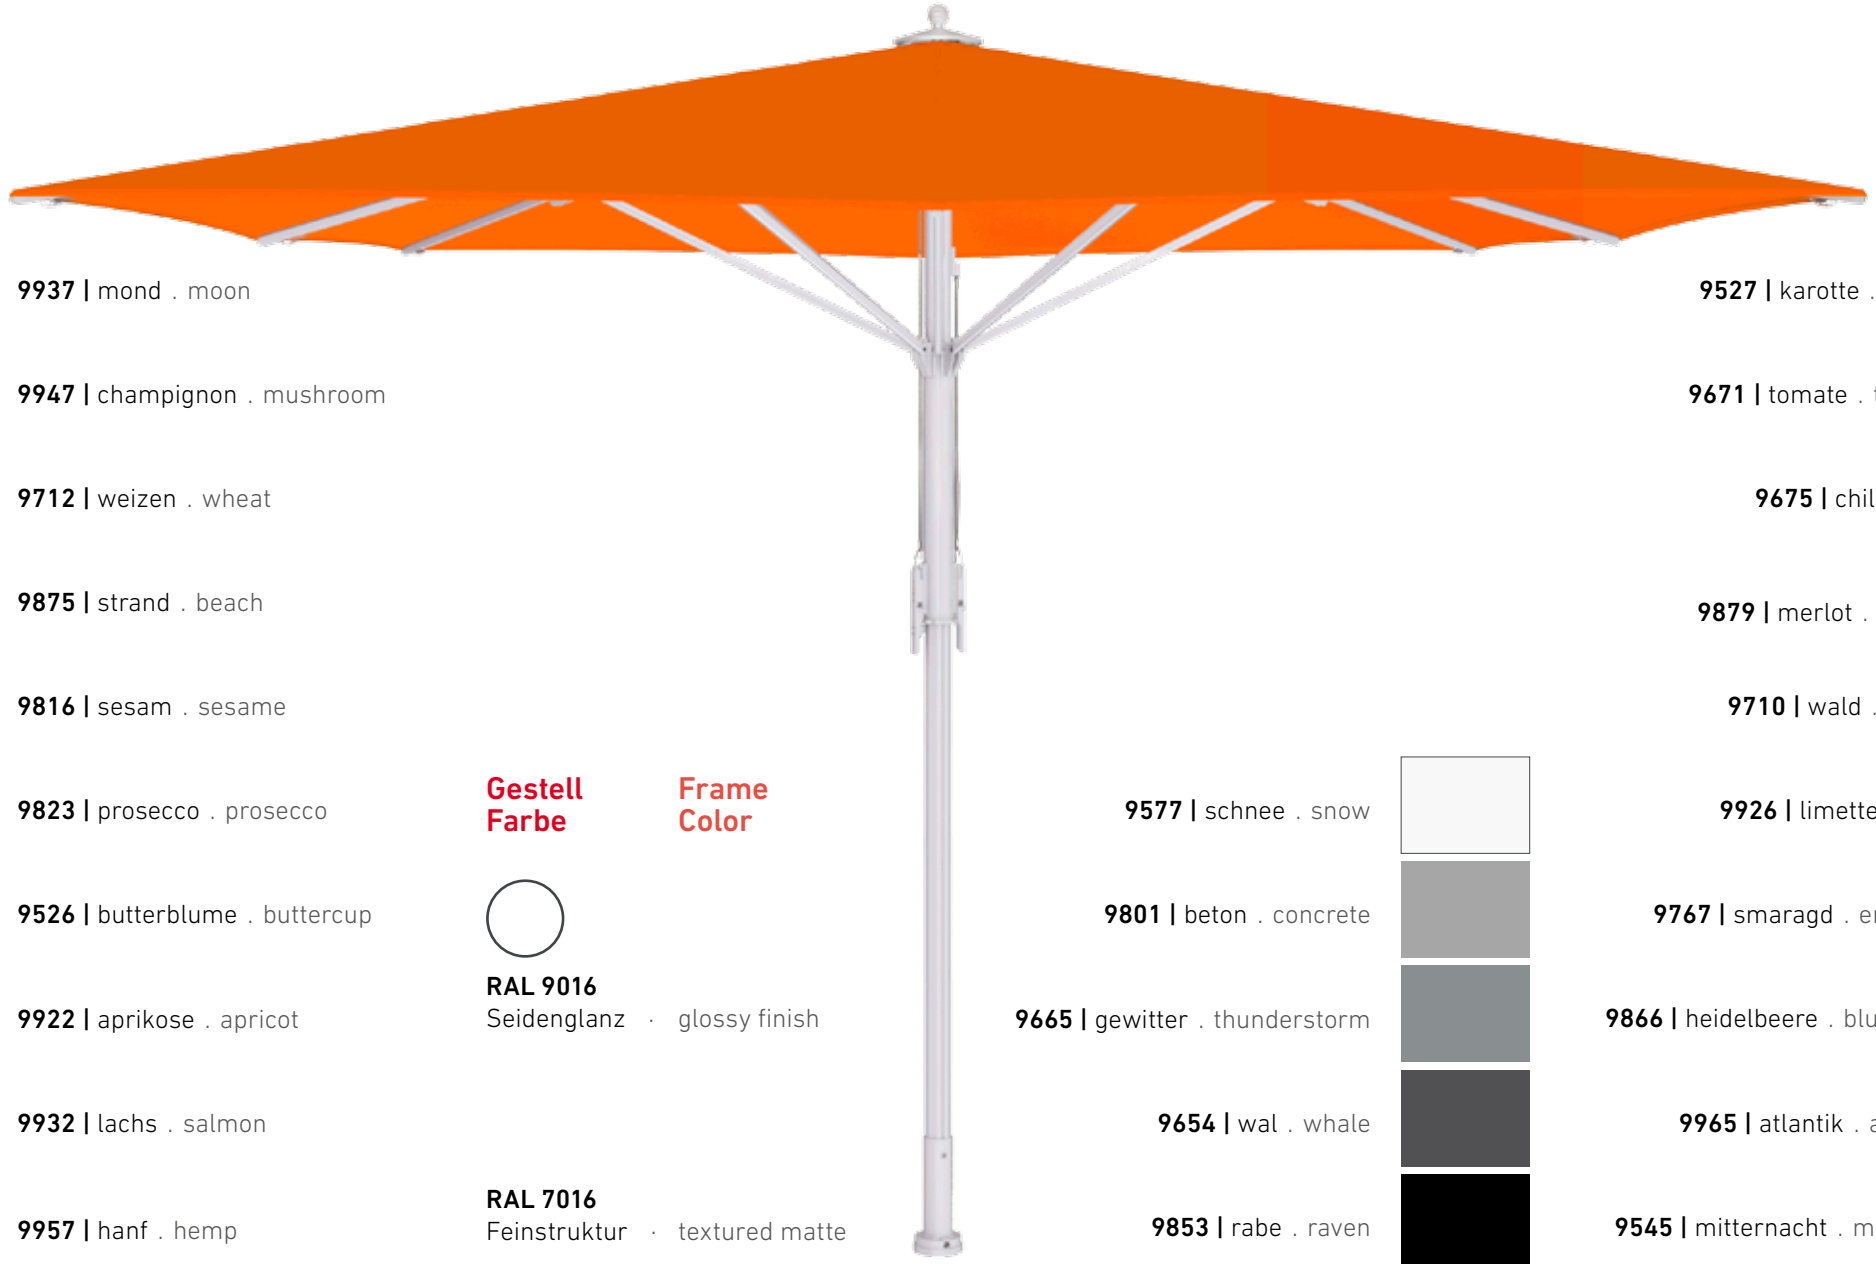

9577 | schnee . snow

9801 | beton . concrete

9665 | gewitter . thunderstorm

9654 | wal . whale

9853 | rabe . raven

technical information

start

9937 | mond . moon